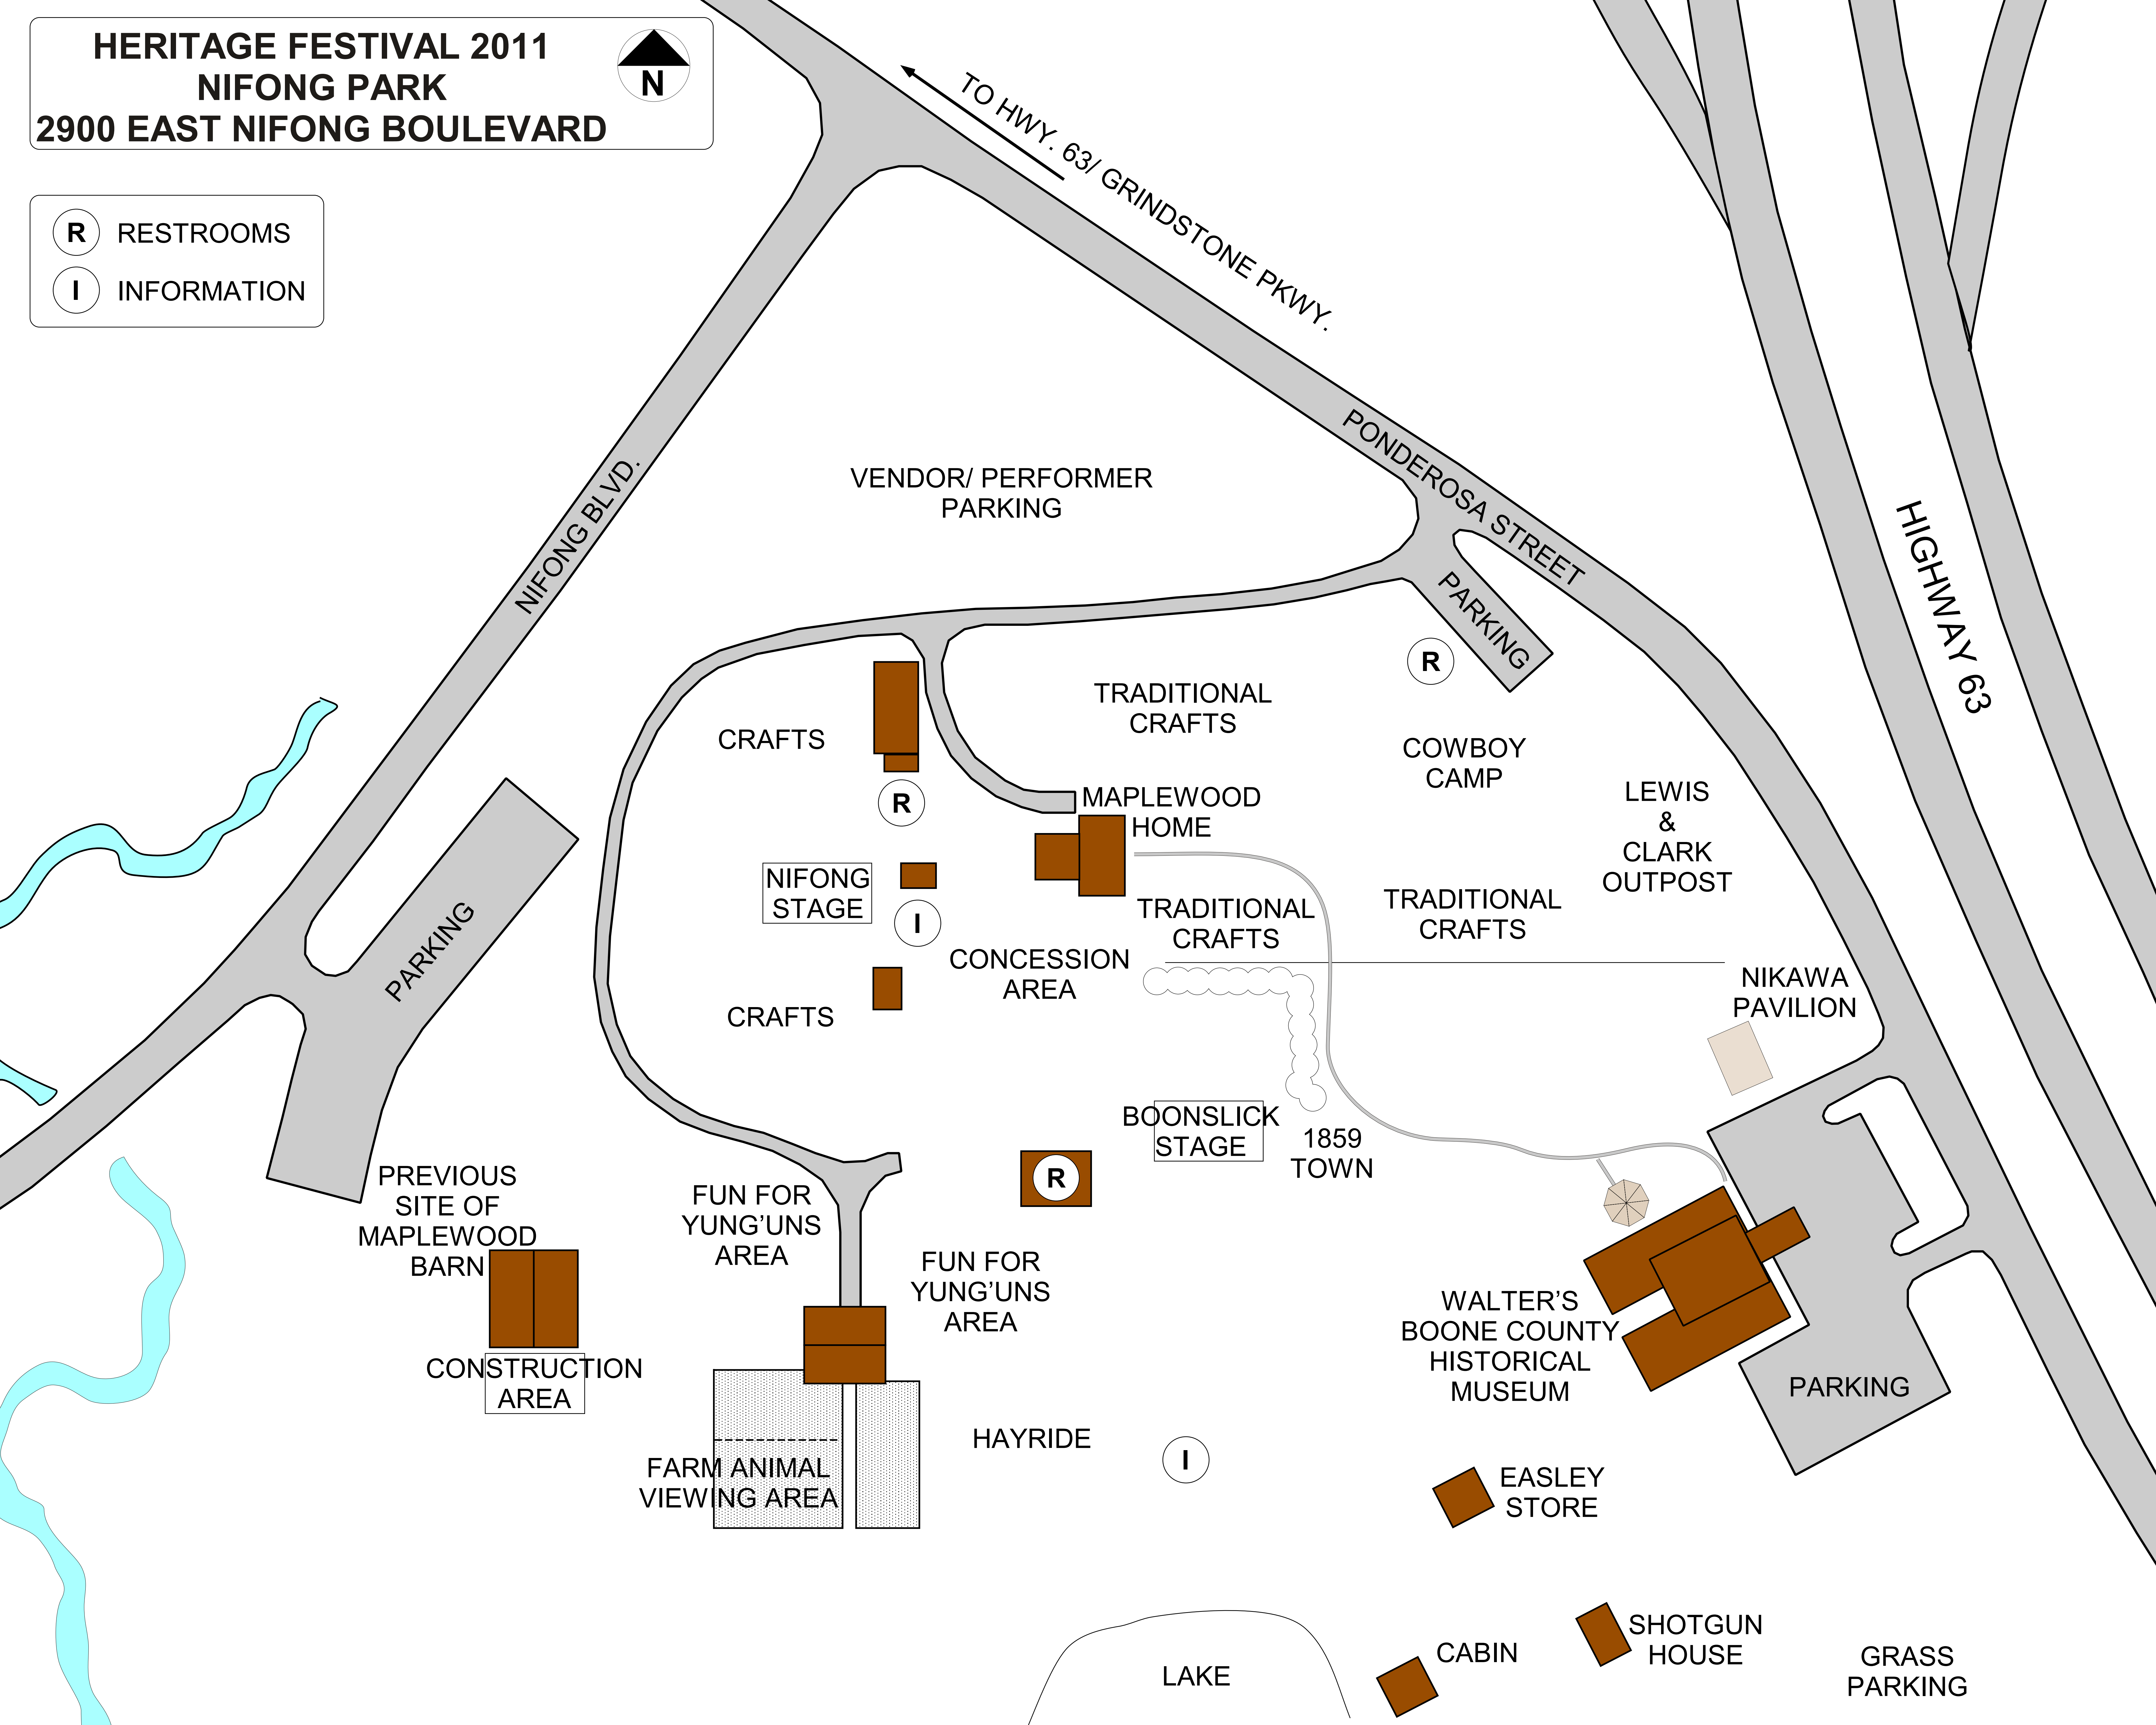

HERITAGE FESTIVAL 2011
NIFONG PARK
2900 EAST NIFONG BOULEVARD

- R** RESTROOMS
- I** INFORMATION

TO HWY. 63/ GRINDSTONE PKWY.

NIFONG BLVD.

PONDEROSA STREET

HIGHWAY 63

VENDOR/ PERFORMER
PARKING

PARKING

PARKING

PARKING

GRASS
PARKING

CRAFTS

TRADITIONAL
CRAFTS

COWBOY
CAMP

LEWIS
&
CLARK
OUTPOST

R

MAPLEWOOD
HOME

NIFONG
STAGE

I

TRADITIONAL
CRAFTS

TRADITIONAL
CRAFTS

CONCESSION
AREA

CRAFTS

NIKAWA
PAVILION

BOONSLICK
STAGE

1859
TOWN

R

PREVIOUS
SITE OF
MAPLEWOOD
BARN

FUN FOR
YUNG'UNS
AREA

FUN FOR
YUNG'UNS
AREA

CONSTRUCTION
AREA

FARM ANIMAL
VIEWING AREA