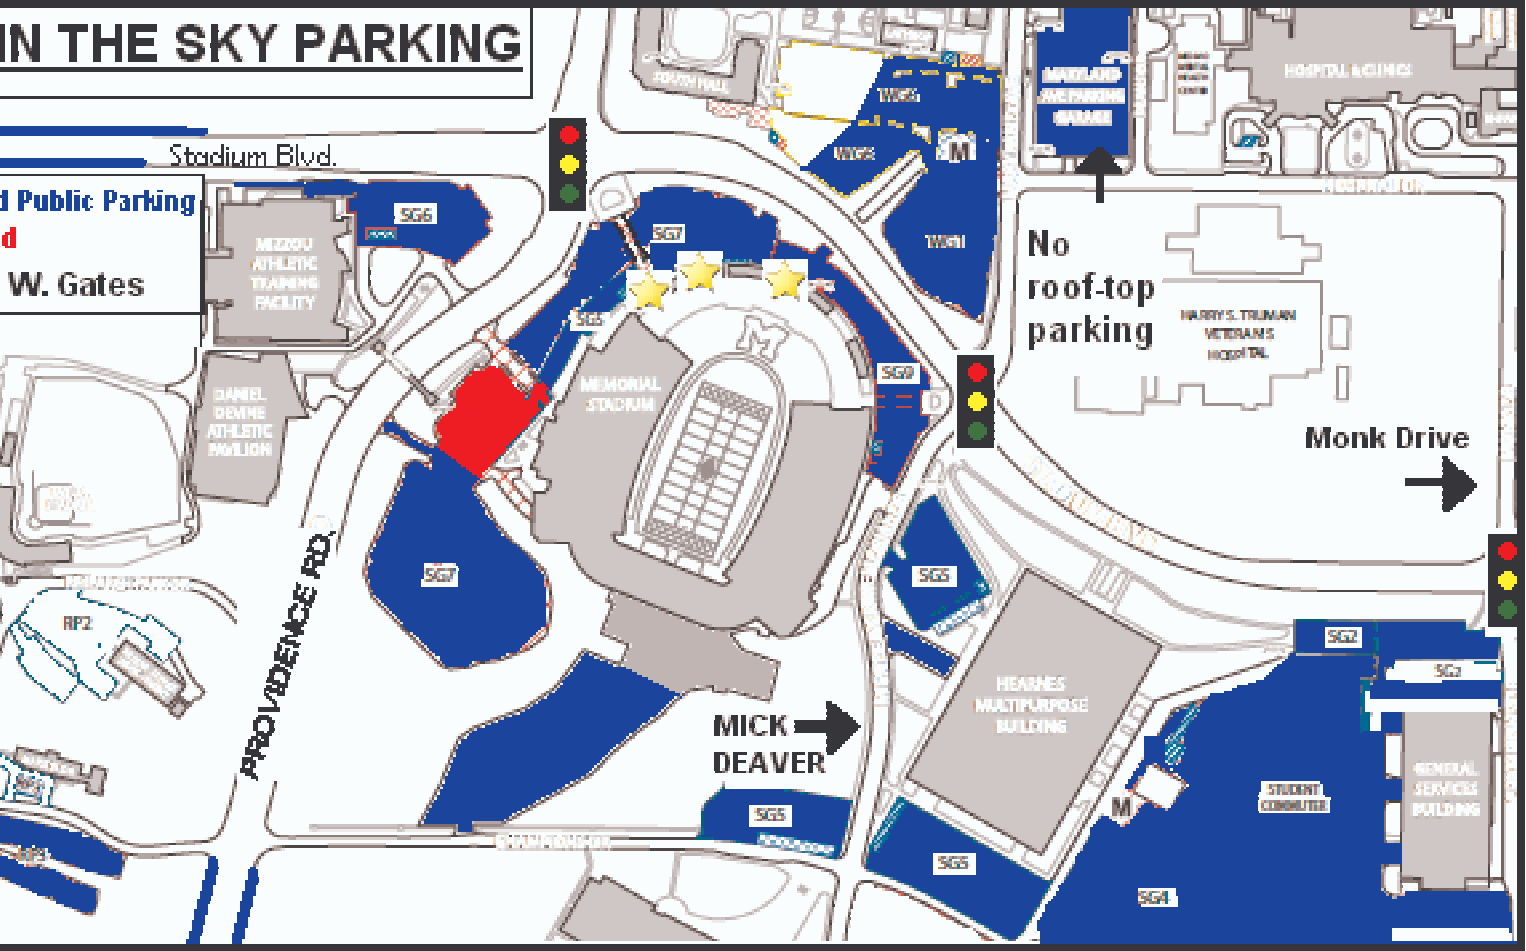

IN THE SKY PARKING

Best entrances: Mick Deaver and Monk Drive