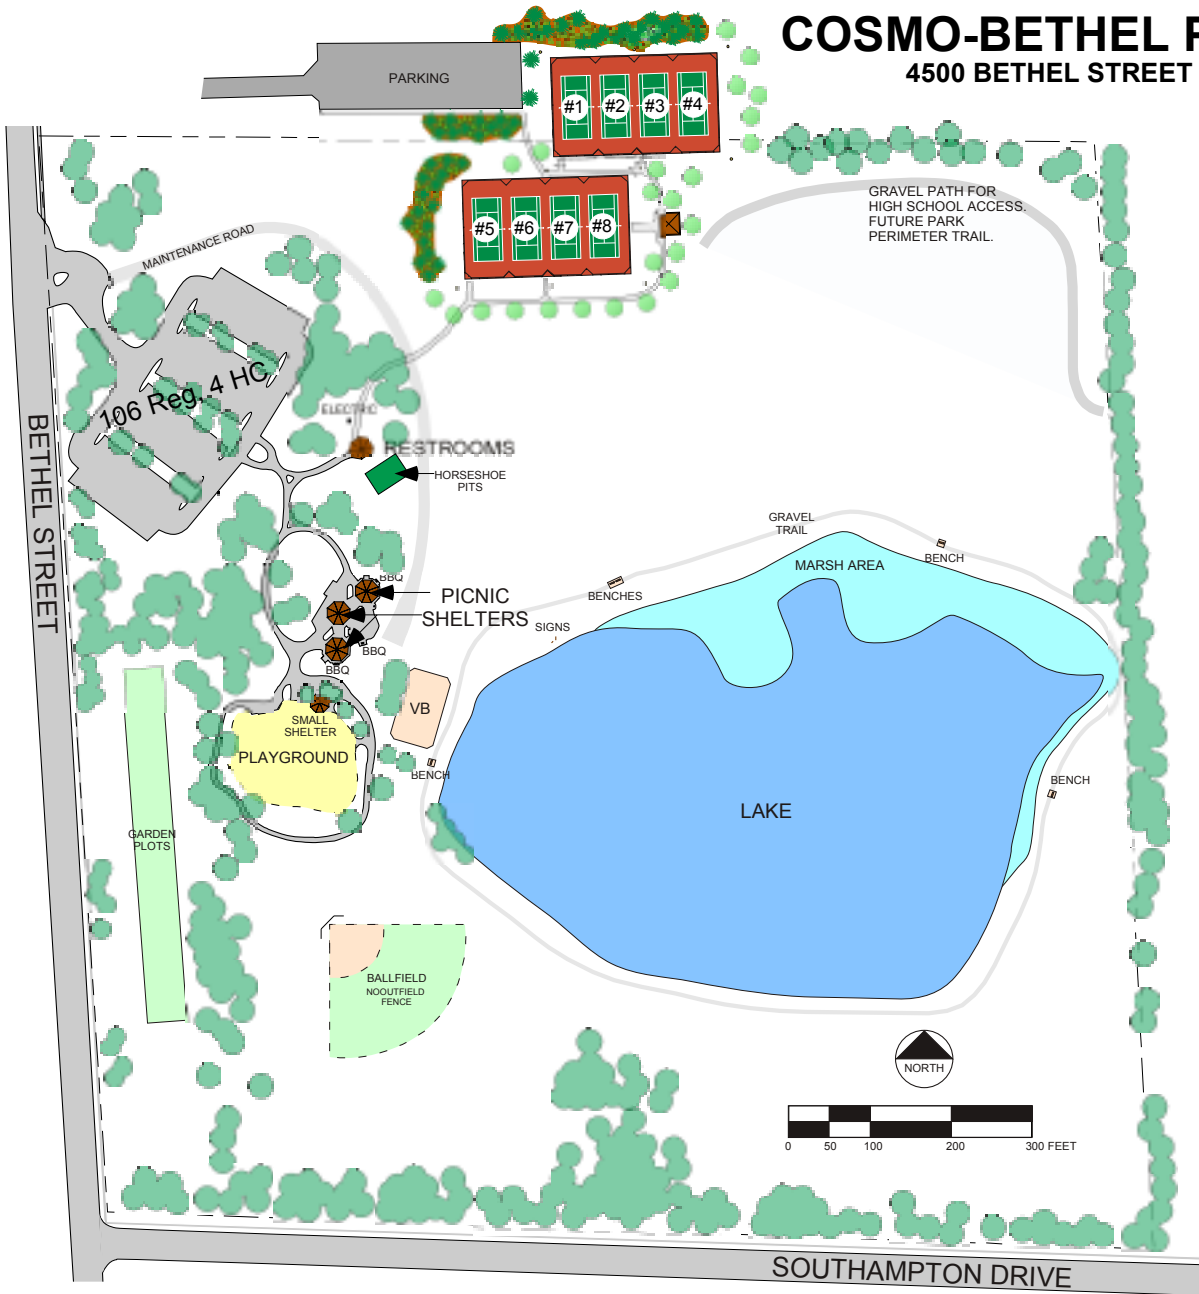

# COSMO-BETHEL PARK

4500 BETHEL STREET

KEY			
	GRAVEL ROAD/PATH		PAVED STREET/SIDEWALK
	PARK PROPERTY LINE		SAND VOLLEYBALL COURT

## PARK FACILITIES

- 40 ACRES
- 3 - LARGE SHELTERS RESERVABLE AS ONE
- 1 - SMALL SHELTER NON-RESERVABLE
- 24 - PICNIC TABLES
- LIGHTS IN 3 LARGE SHELTERS
- NO LIGHTS IN SMALL SHELTER
- 1 - 110 VOLT DOUBLE OUTLET PER SHELTER
- 1 - 220 VOLT OUTLET IN 1 SHELTER
- 2 - ADA DRINKING FOUNTAINS
- RESTROOMS NEARBY
- 8 - ADA SINGLE BBQ GRILLS
- 1 - ADA DOUBLE BBQ GRILL
- 1 - SMALL SHELTER NEAR TENNIS COURTS W/
  - 2 - PICNIC TABLES, 1 - ADA
  - 4 - 110 VOLT DOUBLE OUTLET
  - 1 - 220 VOLT DOUBLE OUTLET
- 1 - BASEBALL/SOFTBALL PRACTICE FIELD
- 1 - FISHING POND
- GARDEN PLOTS AVAILABLE FOR RENT
- 2 - HORSESHOE PITS
- OPEN FIELD AREA
- PLAYGROUND
- 8 - TENNIS COURTS (WITH SCHOOL)
- 1 - VOLLEYBALL COURT (SAND)
- 110 TOTAL PARKING SPACES