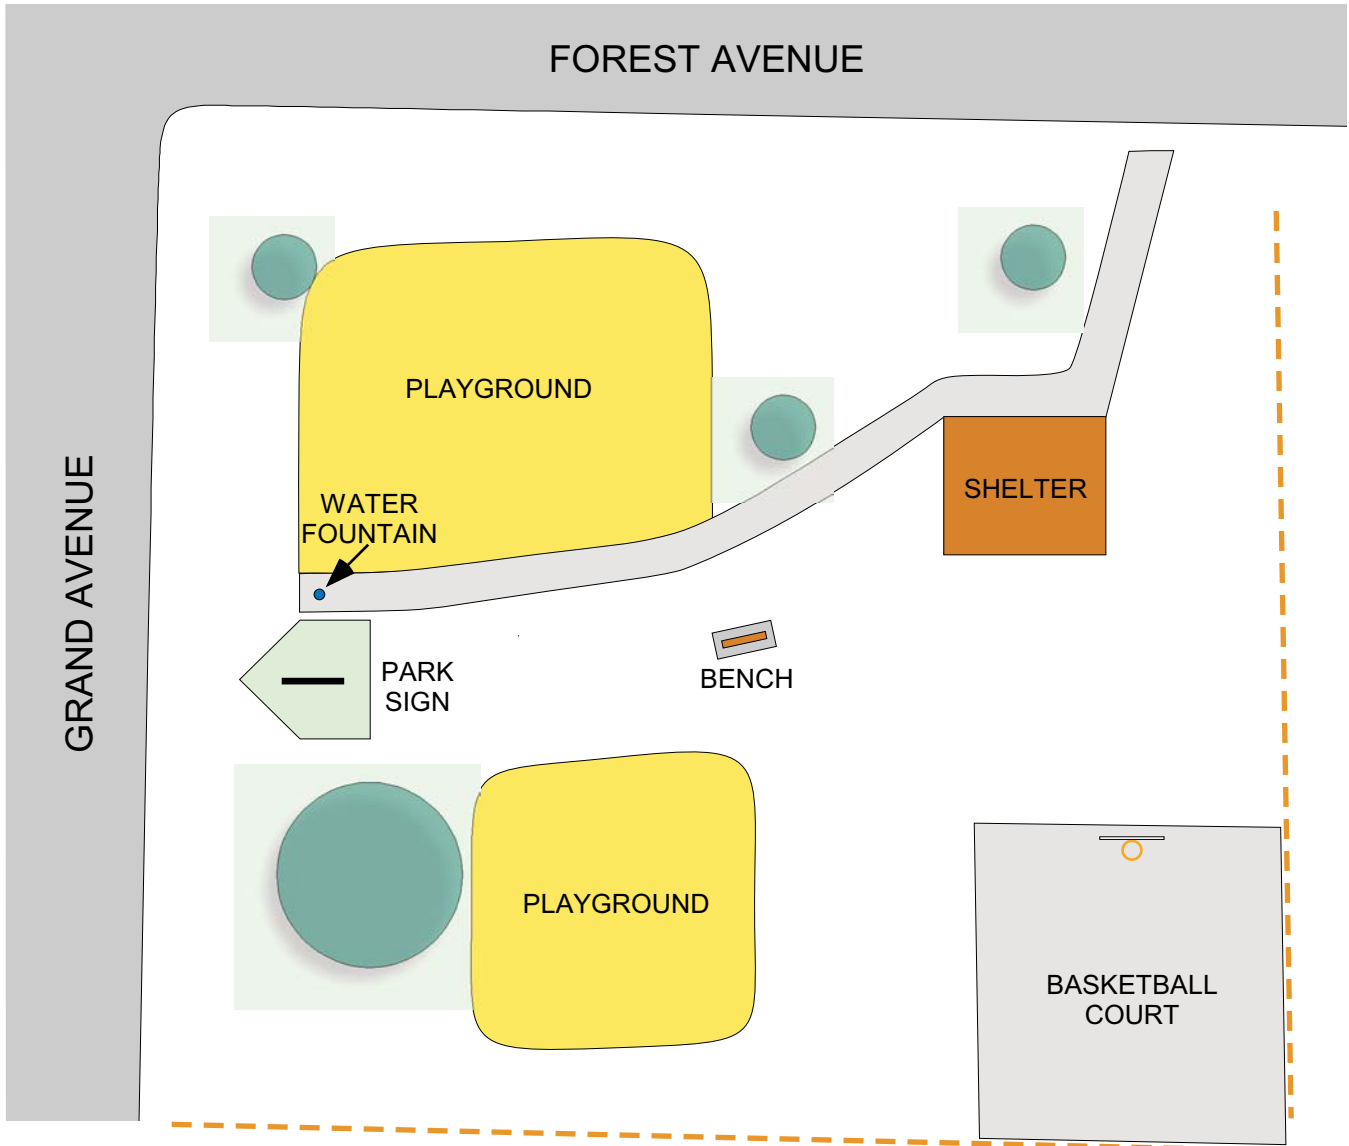

DOWNTOWN OPTIMIST PARK

100 EAST FOREST AVENUE

PARK FACILITIES

0.5 ACRE

NON-RESERVABLE SHELTER
2 - PICNIC TABLES
NO LIGHTS
NO ELECTRICITY
1 - ADA DRINKING FOUNTAIN
NO RESTROOMS

1 - BASKETBALL COURT (HALF)

2 - PLAYGROUNDS

MAC 7/21/00

KEY

PAVED SIDEWALK/ROAD

PARK PROPERTY LINE

PRIVACY FENCING