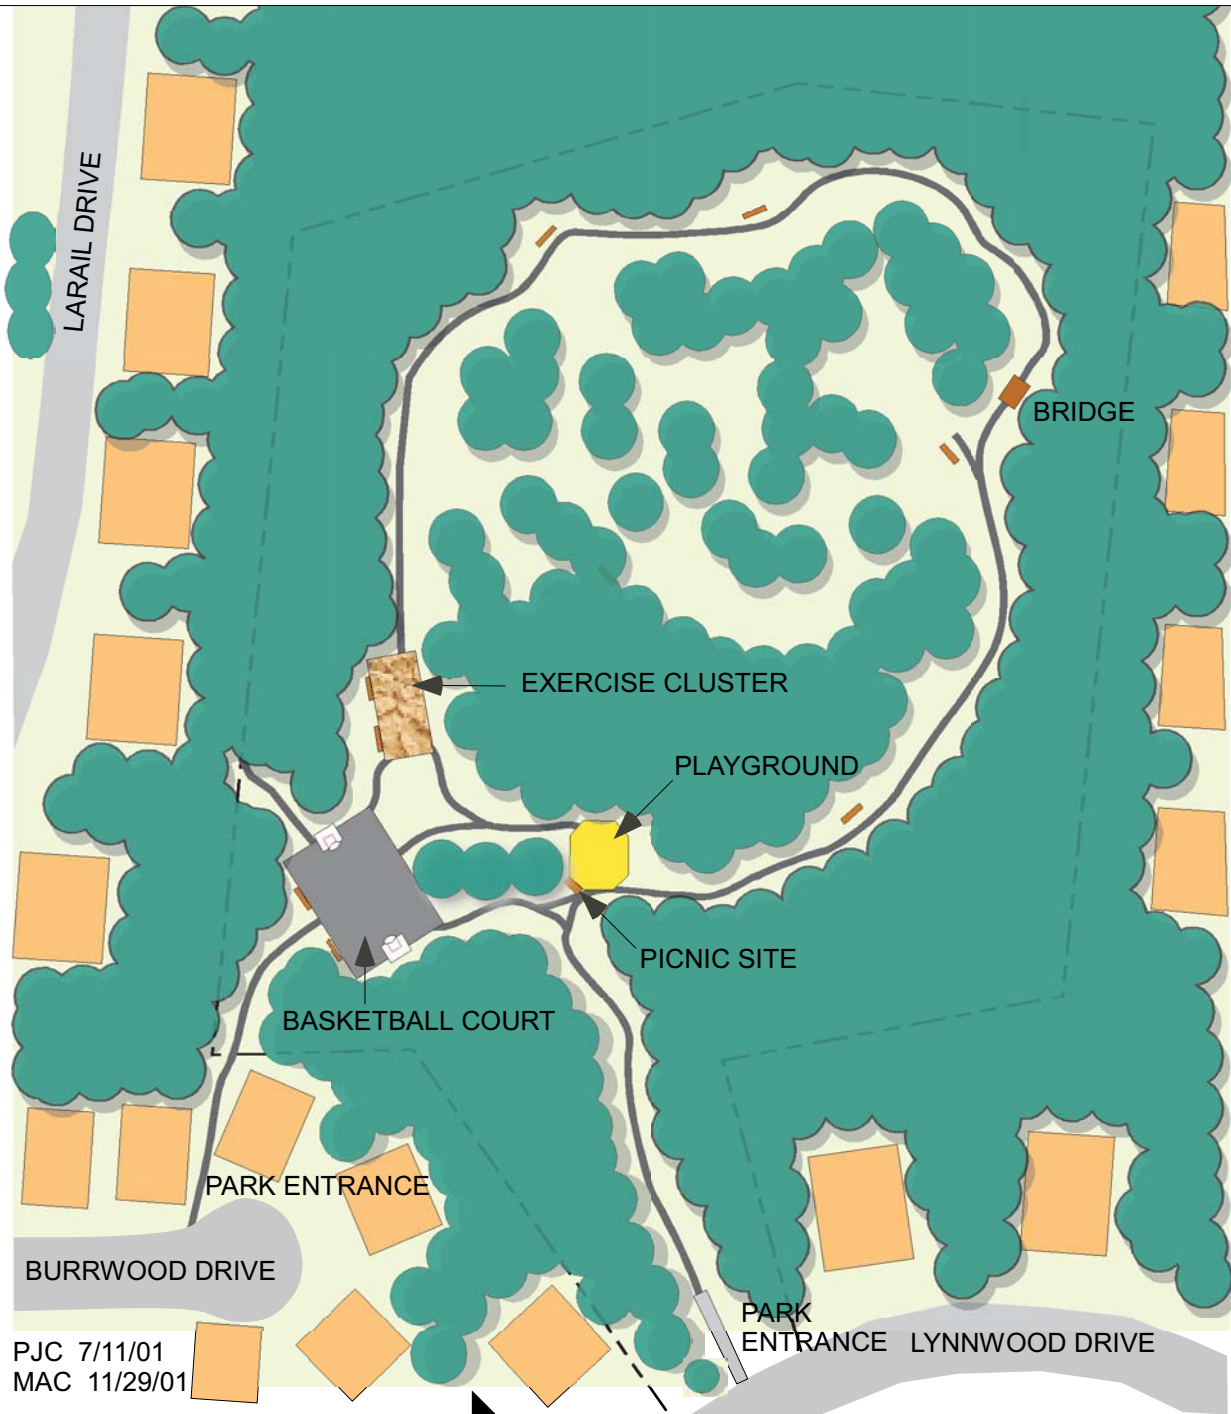

OAKWOOD HILLS PARK

2421 LYNNWOOD DRIVE

PJC 7/11/01
MAC 11/29/01

KEY	
	BENCHES
	GRAVEL TRAIL
	PARK PROPERTY LINE
	PRIVATE BUILDINGS

PARK FACILITIES
10 ACRES
1 - BASKETBALL COURT (FULL)
FITNESS CLUSTER
PICNIC SITES
PLAYGROUND
TRAIL - 0.33 MILE GRAVEL, NATURE, WALKING TRAIL