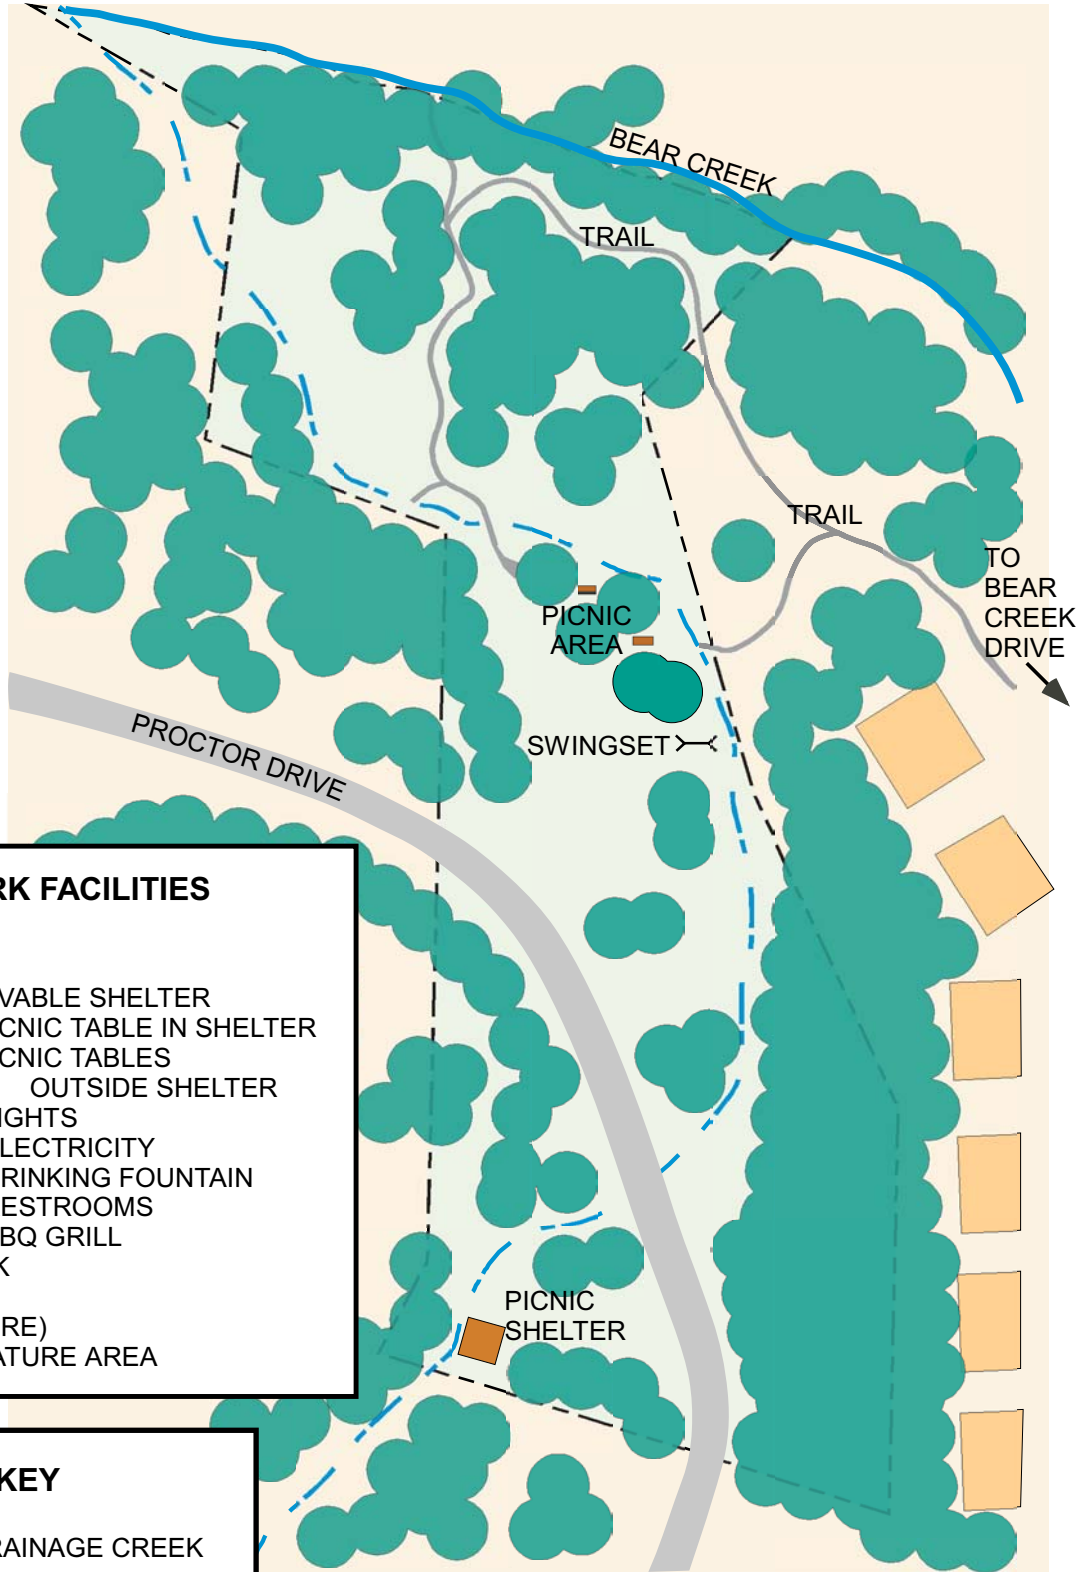

PROCTOR PARK

411 PROCTOR DRIVE

PARK FACILITIES

7 ACRES
NON-RESERVABLE SHELTER
1 - PICNIC TABLE IN SHELTER
2 - PICNIC TABLES
OUTSIDE SHELTER
NO LIGHTS
NO ELECTRICITY
NO DRINKING FOUNTAIN
NO RESTROOMS
NO BBQ GRILL

BEAR CREEK
SWINGSET
TRAIL (NATURE)
WOODED NATURE AREA

KEY

- DRAINAGE CREEK
- PARK PROPERTY
- PAVED ROAD
- PICNIC TABLES
- RESIDENTIAL AREA

PJC 7/11/01
MAC 12/4/01