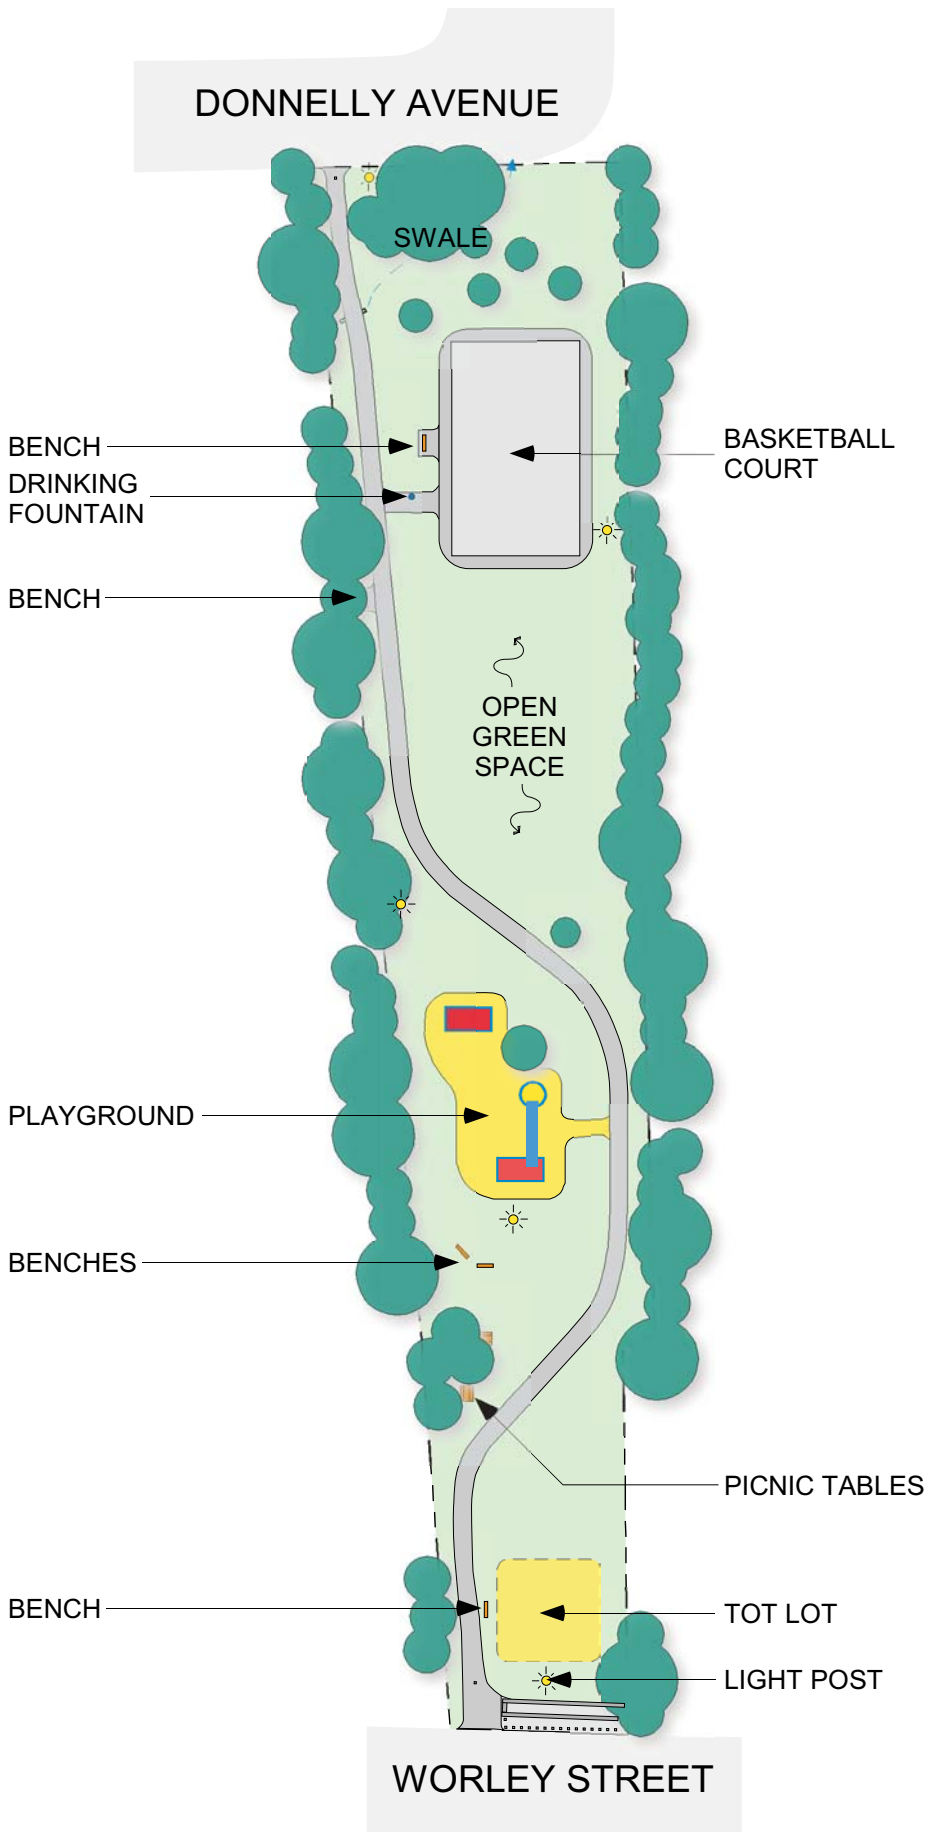

WORLEY STREET PARK

503 WEST WORLEY

PARK FACILITIES

- 3 ACRES
- 1 - ADA DRINKING FOUNTAIN
- 1 - BASKETBALL COURT (FULL)
- PICNIC AREA
- PLAYGROUND
- TOT LOT