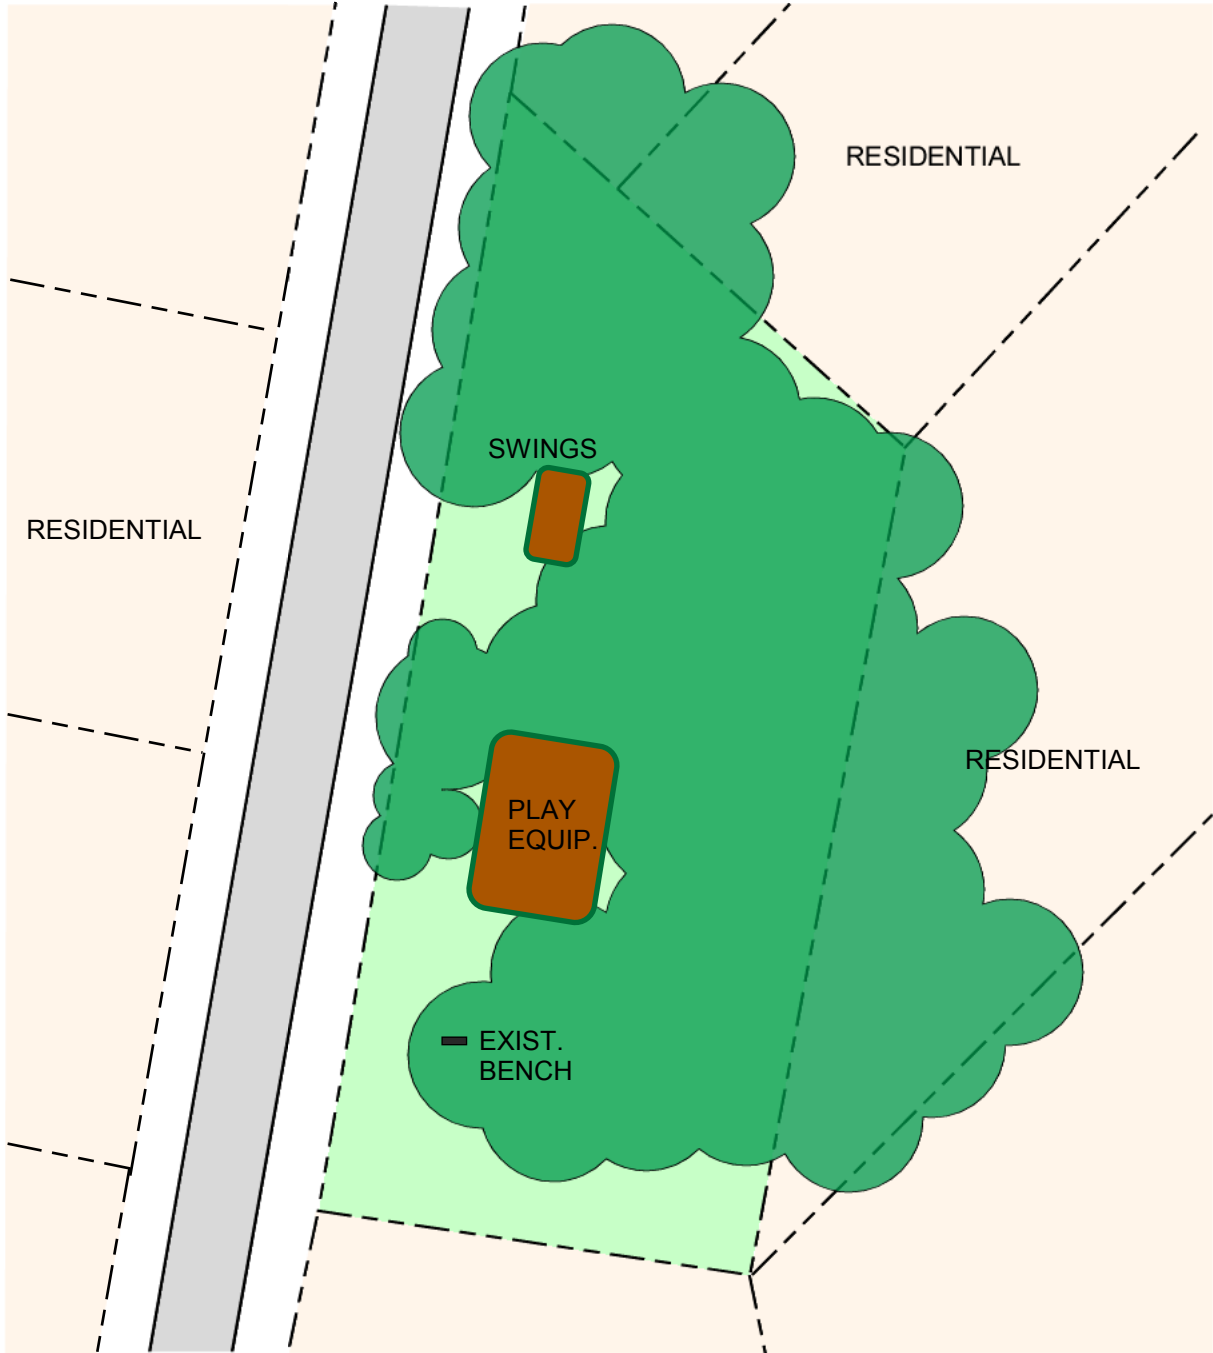

CLIFF DRIVE PARK

1819 CLIFF DRIVE

0 25 50 75 FEET

MSS 6-29-09

CLIFF DRIVE PARK FACILITIES

0.65 ACRE

PLAYGROUND EQUIPMENT

SWINGS