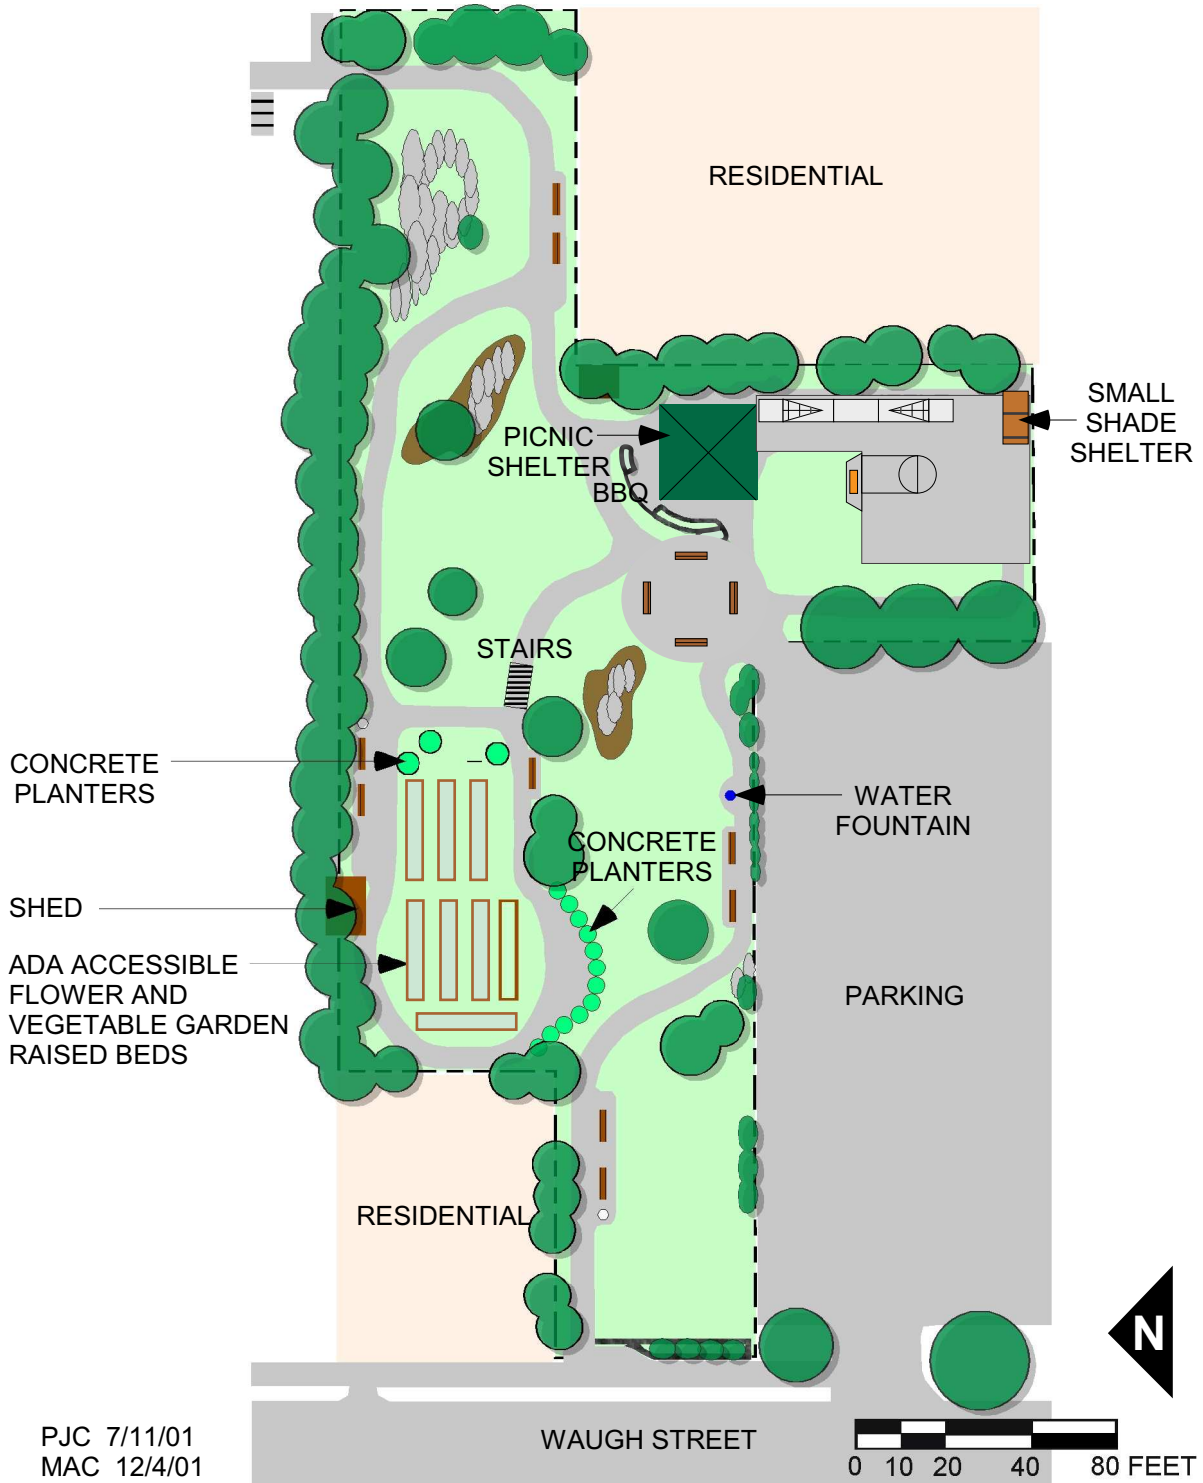

# PAQUIN PARK

212 WAUGH STREET

PJC 7/11/01  
MAC 12/4/01

WAUGH STREET

0 10 20 40 80 FEET

PARK FACILITIES	
1	ACRE
1	NON-RESERVABLE SHELTER
5	PICNIC TABLES
	NO LIGHTS
	NO ELECTRICITY
1	ADA DRINKING FOUNTAIN
	NO RESTROOMS
2	ADA SINGLE BBQ GRILLS
1	HALF COURT BASKETBALL COURT
1	SHUFFLEBOARD COURT
1	ADA FLOWER & VEGETABLE GARDEN

KEY	
	BENCH
	BOULDER
	LANDSCAPE BED
	PARK PROPERTY
	PAVED AREA
	RESIDENTIAL
	TRASH CAN