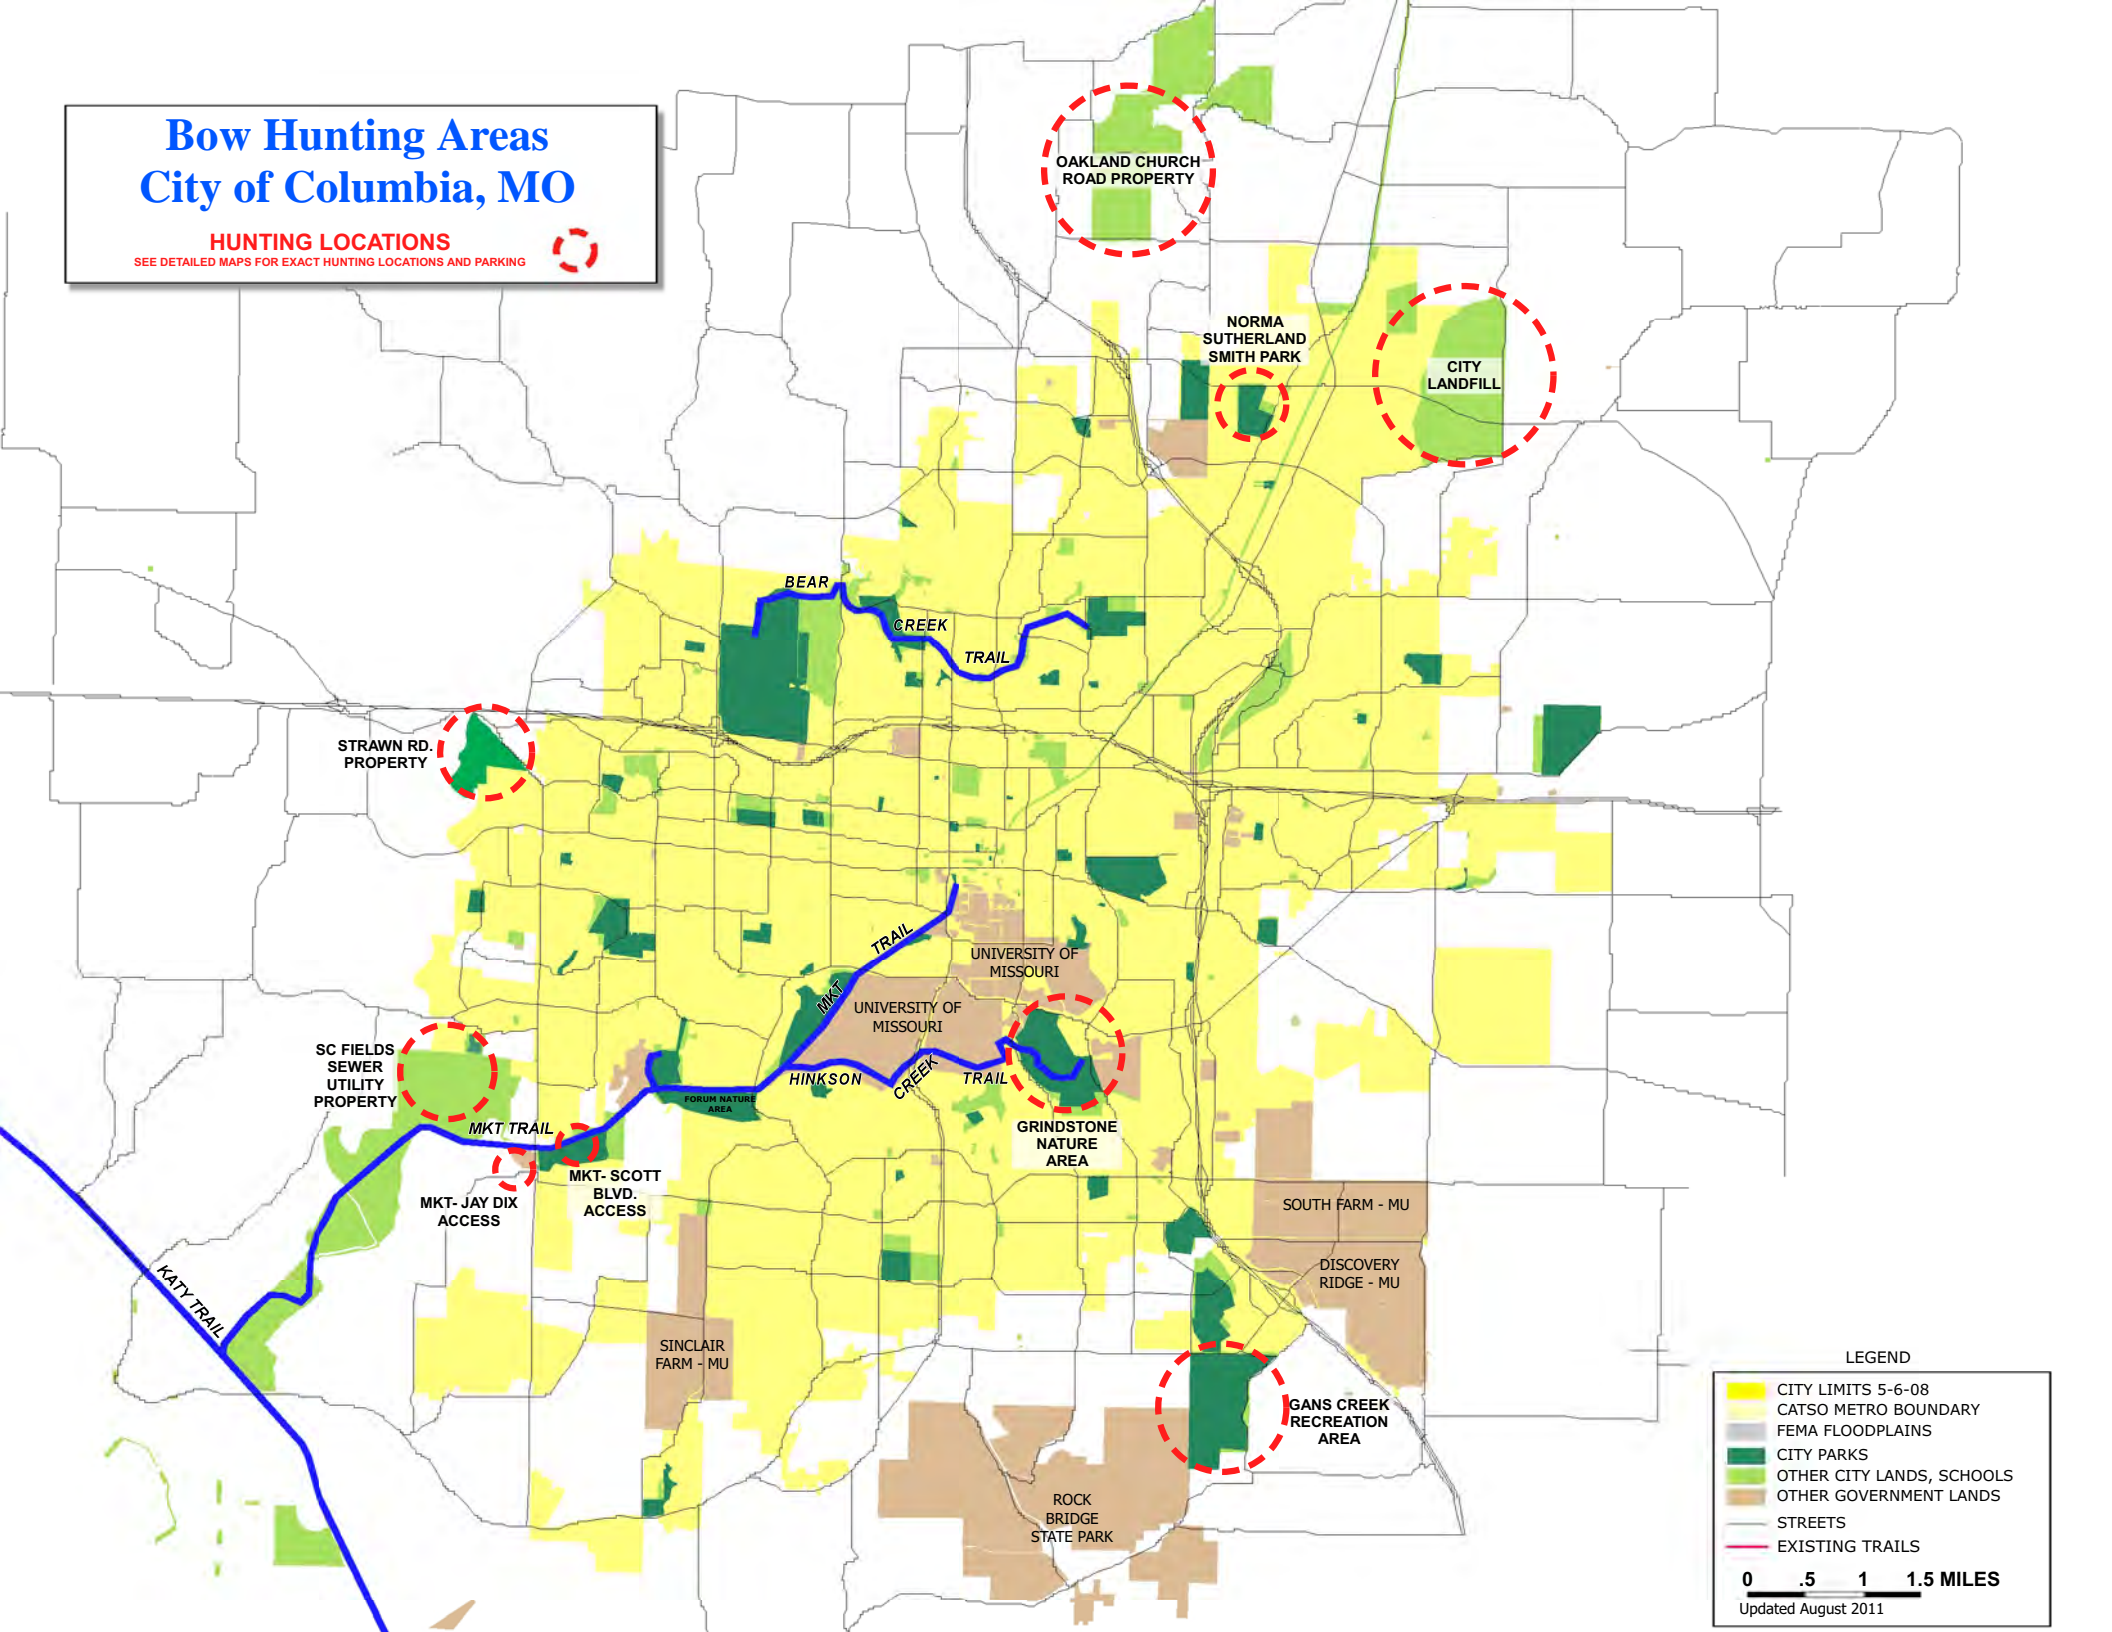

Bow Hunting Areas City of Columbia, MO

HUNTING LOCATIONS

SEE DETAILED MAPS FOR EXACT HUNTING LOCATIONS AND PARKING

LEGEND

- CITY LIMITS 5-6-08
- CATSO METRO BOUNDARY
- FEMA FLOODPLAINS
- CITY PARKS
- OTHER CITY LANDS, SCHOOLS
- OTHER GOVERNMENT LANDS
- STREETS
- EXISTING TRAILS

0 .5 1 1.5 MILES

Updated August 2011