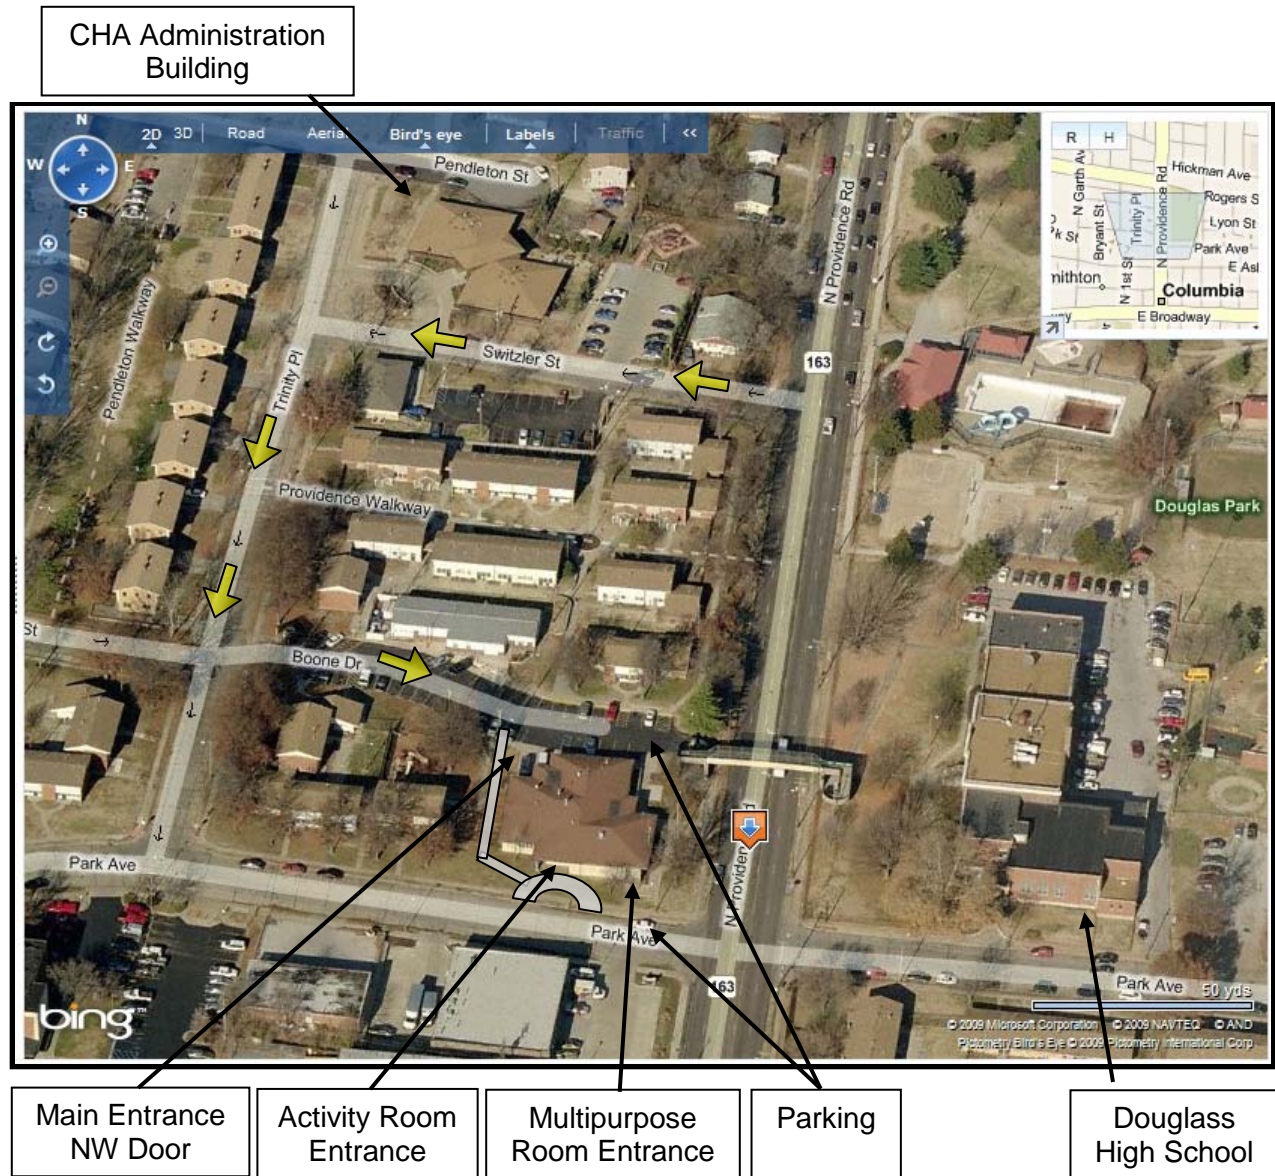

J.W. “Blind” Boone Community Center

Parking Directions: You may park in our parking lot on Boone Drive by following the one-way streets, marked with yellow arrows, or on Park Avenue on the South side of the building. The main entrance is located on the Northwest corner of the building directly off of Boone Drive.

There are two new entrances on the South side of the building to our Activity Room and our Multipurpose Room. These doors are directly off our new circle drive on Park Avenue and are used when special events or programs are planned for these rooms.