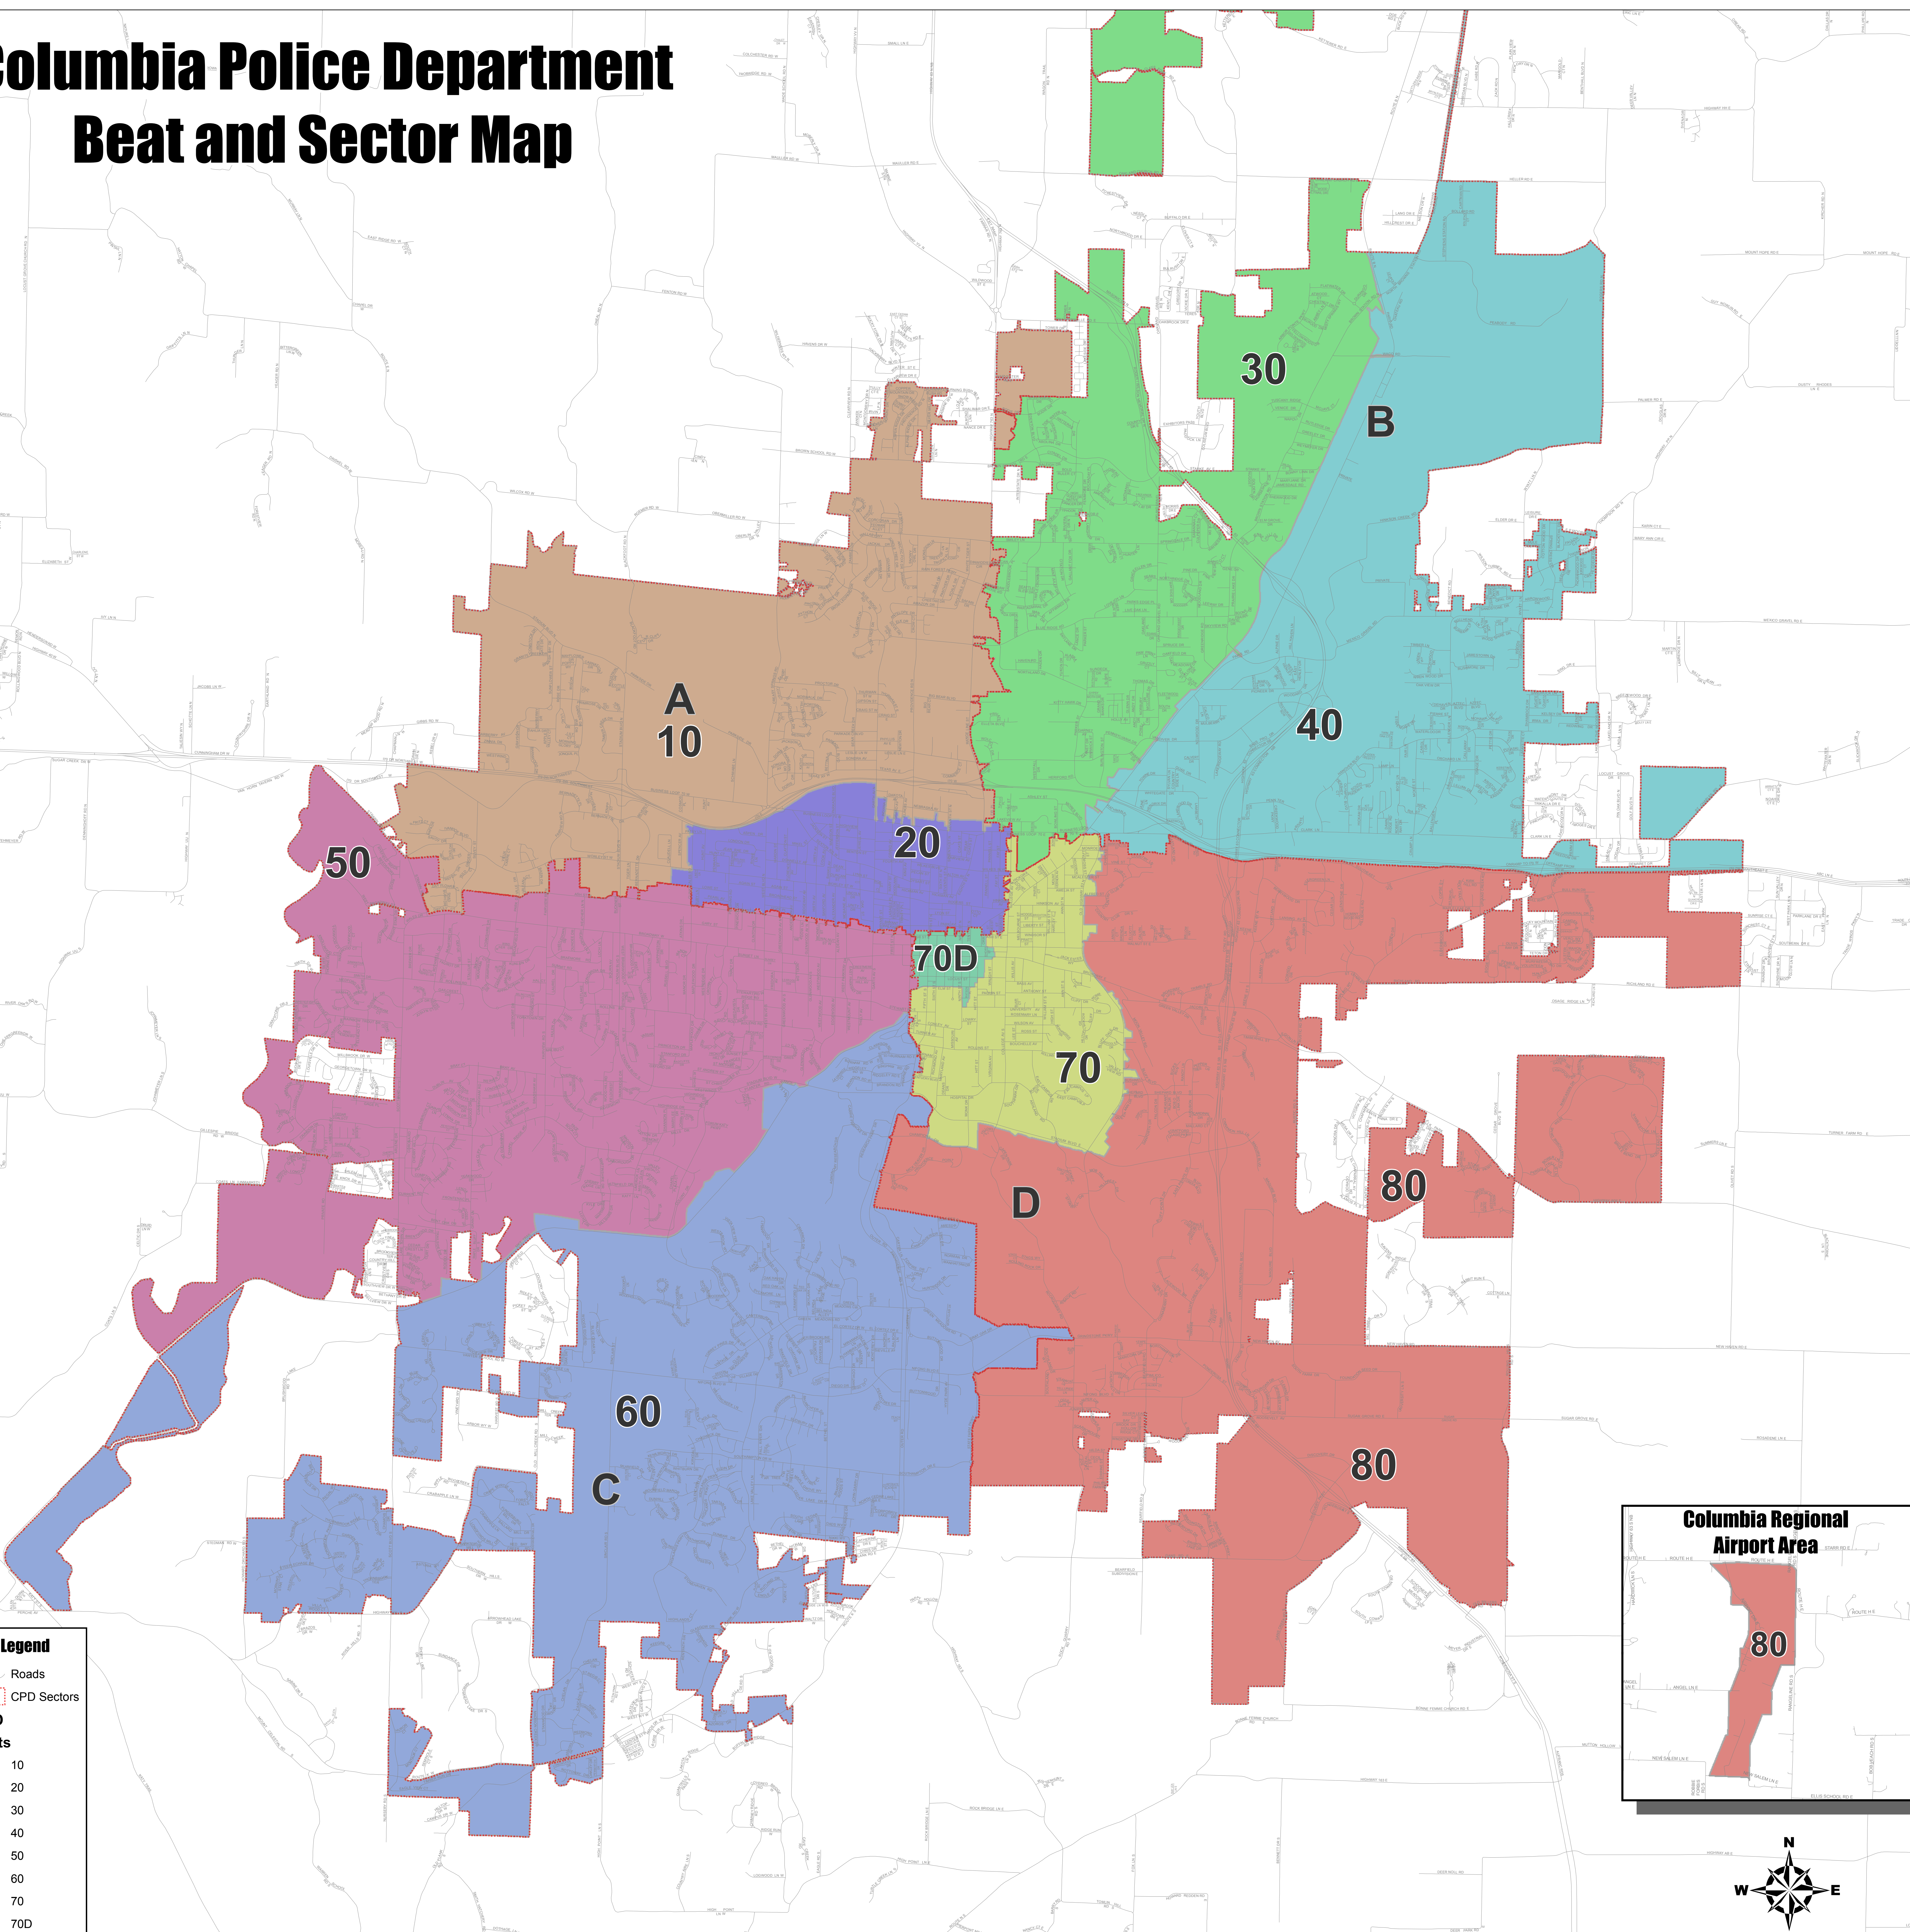

# Columbia Police Department Beat and Sector Map

**Legend**

- Roads
- CPD Sectors
- CPD Beats**
- 10
- 20
- 30
- 40
- 50
- 60
- 70
- 70D
- 80