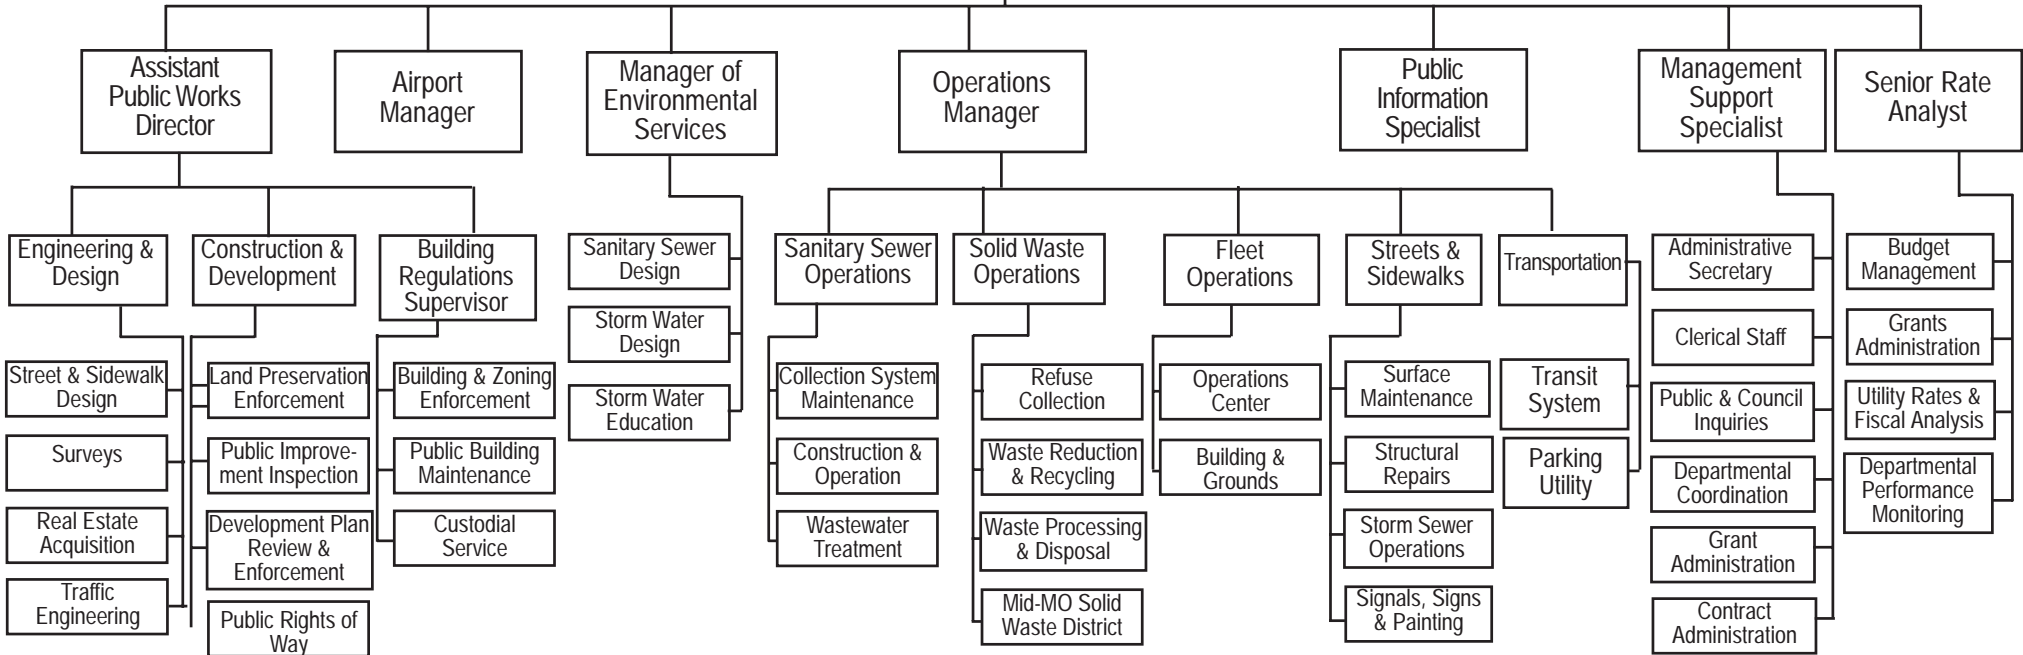

CITY MANAGER

PUBLIC WORKS DIRECTOR

**City of Columbia
Public Works Department
Functional Organization**