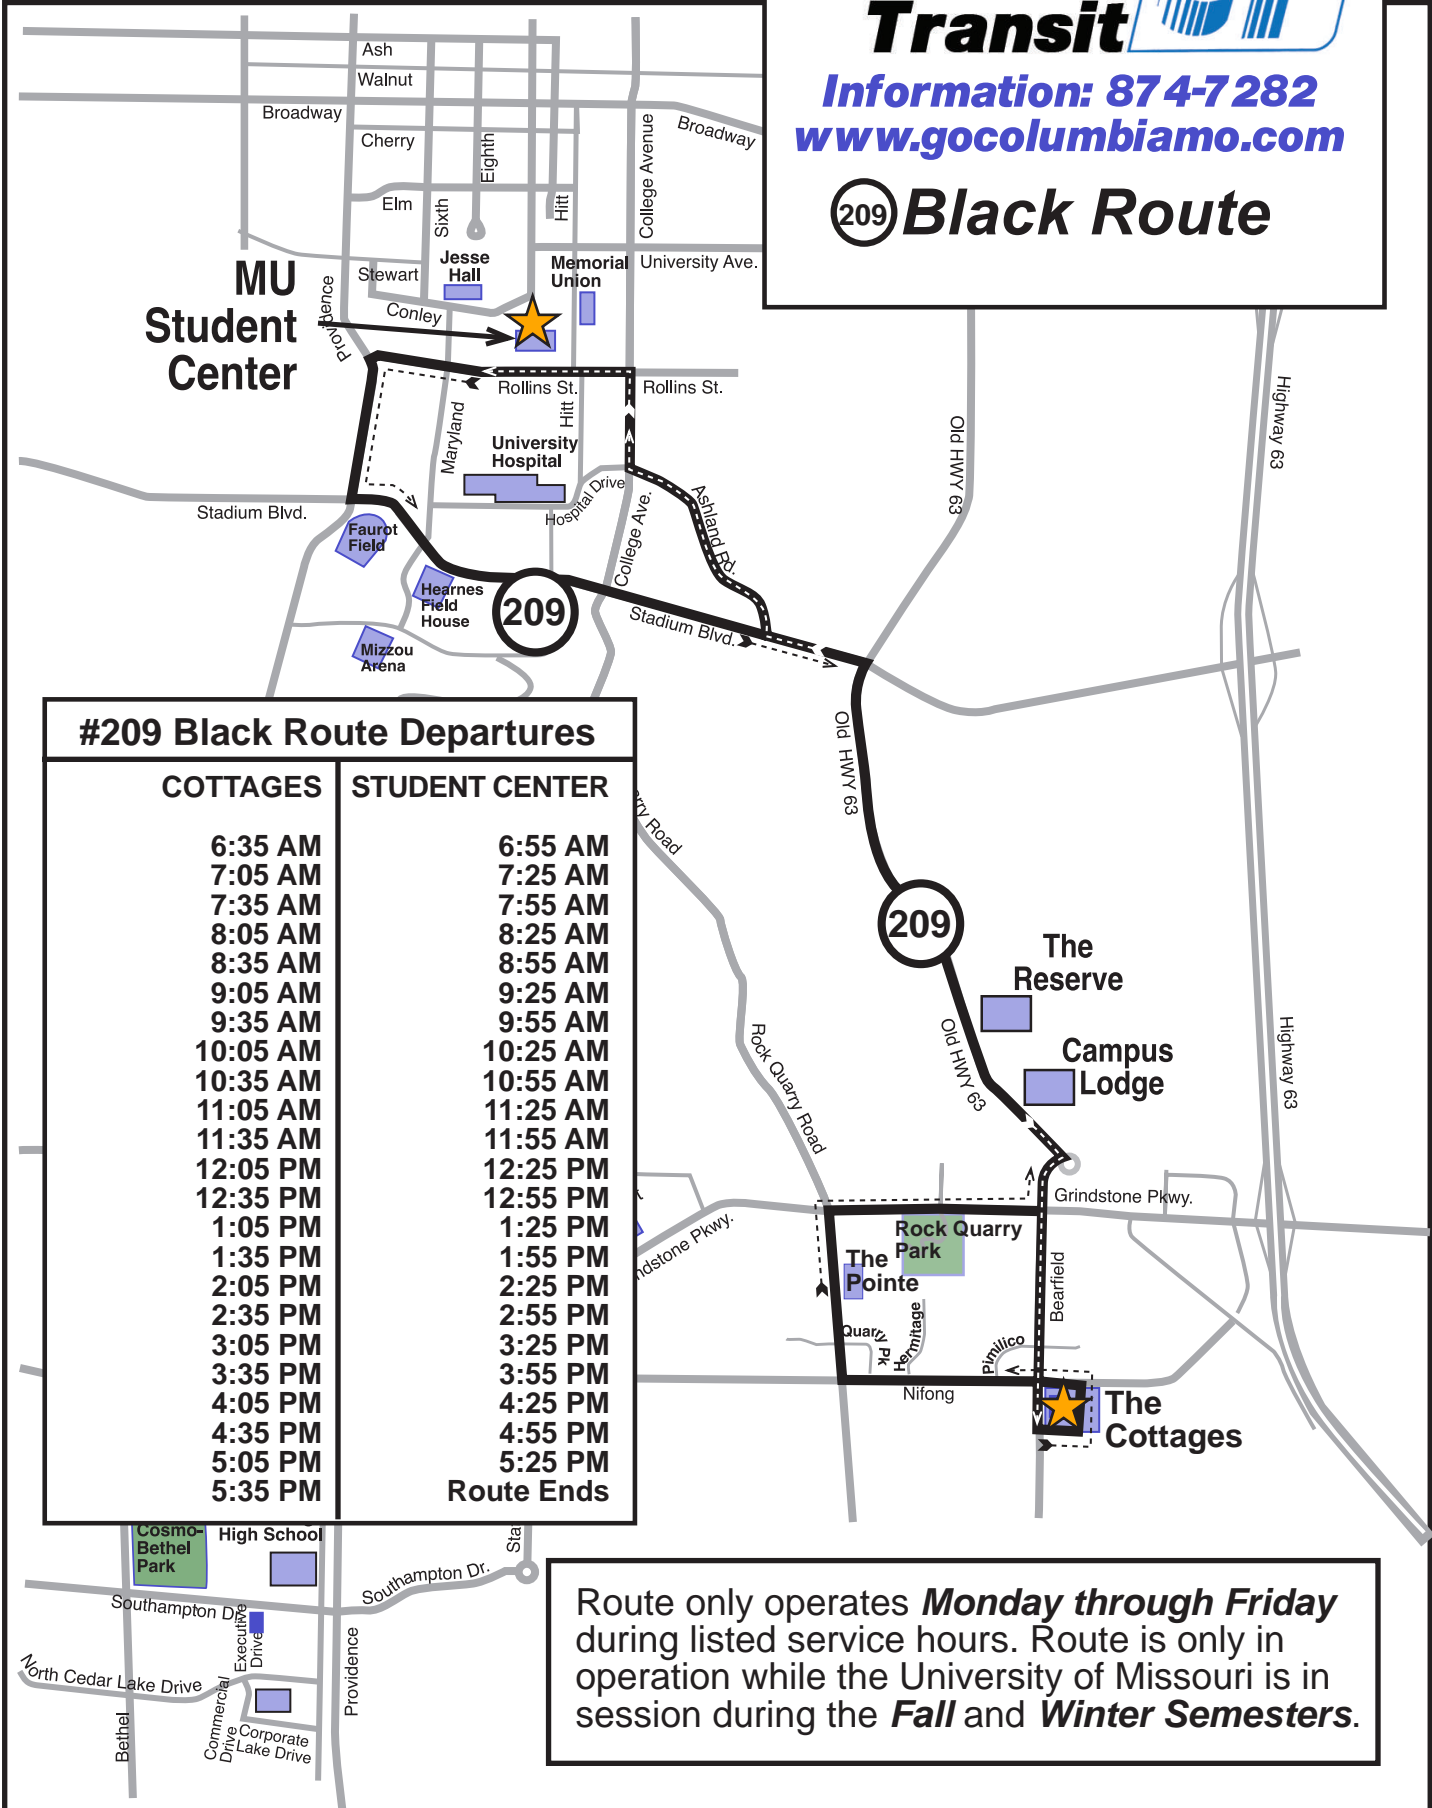

Columbia Transit

Information: 874-7282
www.gocolumbiamo.com

209 Black Route

#209 Black Route Departures

COTTAGES	STUDENT CENTER
6:35 AM	6:55 AM
7:05 AM	7:25 AM
7:35 AM	7:55 AM
8:05 AM	8:25 AM
8:35 AM	8:55 AM
9:05 AM	9:25 AM
9:35 AM	9:55 AM
10:05 AM	10:25 AM
10:35 AM	10:55 AM
11:05 AM	11:25 AM
11:35 AM	11:55 AM
12:05 PM	12:25 PM
12:35 PM	12:55 PM
1:05 PM	1:25 PM
1:35 PM	1:55 PM
2:05 PM	2:25 PM
2:35 PM	2:55 PM
3:05 PM	3:25 PM
3:35 PM	3:55 PM
4:05 PM	4:25 PM
4:35 PM	4:55 PM
5:05 PM	5:25 PM
5:35 PM	Route Ends

Route only operates **Monday through Friday** during listed service hours. Route is only in operation while the University of Missouri is in session during the **Fall** and **Winter Semesters**.