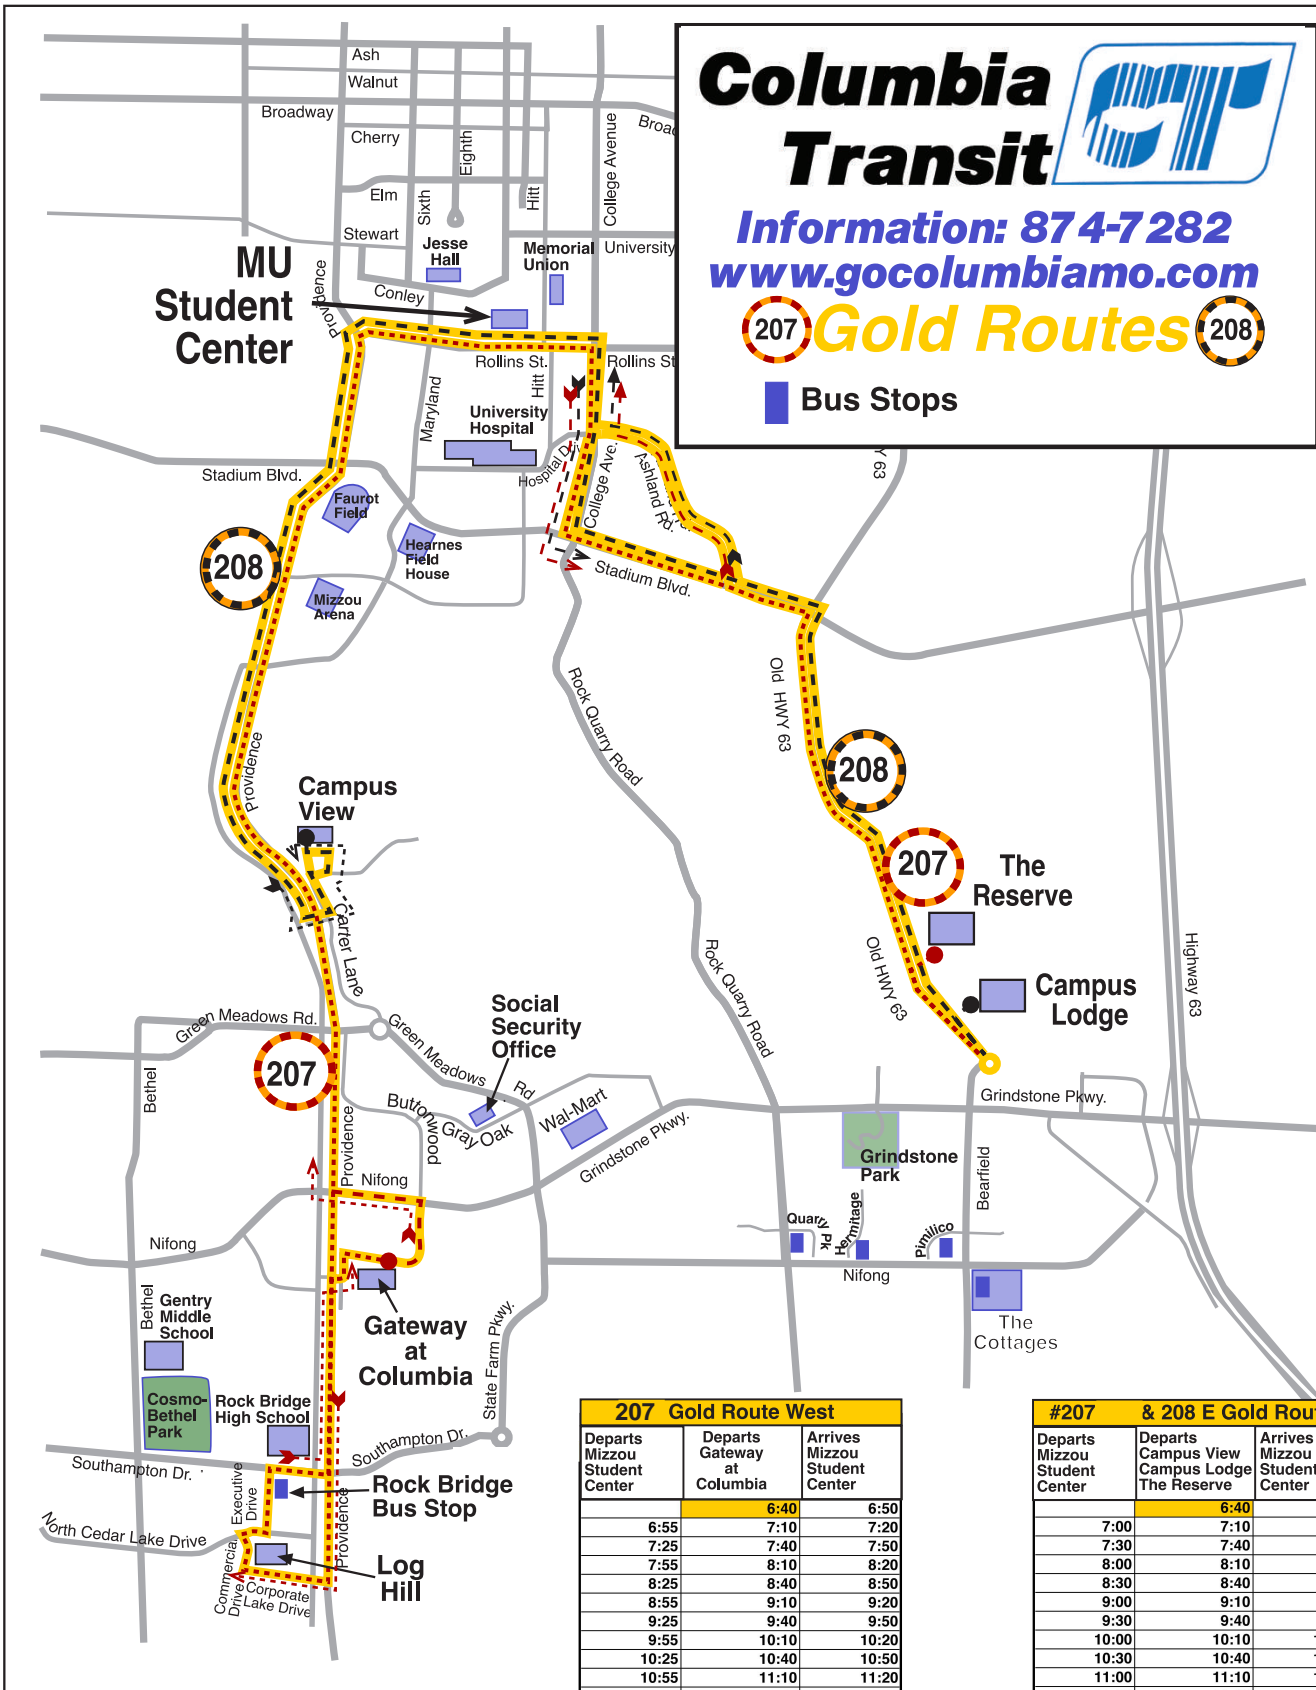

Columbia Transit

Information: 874-7282
www.gocolumbiamo.com

207 Gold Routes 208

Bus Stops

207 Gold Route West		
Departs Mizzou Student Center	Departs Gateway at Columbia	Arrives Mizzou Student Center
	6:40	6:50
6:55	7:10	7:20
7:25	7:40	7:50
7:55	8:10	8:20
8:25	8:40	8:50
8:55	9:10	9:20
9:25	9:40	9:50
9:55	10:10	10:20
10:25	10:40	10:50
10:55	11:10	11:20
11:25	11:40	11:50
11:55	12:10	12:20
12:25	12:40	12:50
12:55	1:10	1:20
1:25	1:40	1:50
1:55	2:10	2:20
2:25	2:40	2:50
2:55	3:10	3:20
3:25	3:40	3:50
3:55	4:10	4:20
4:25	4:40	4:50
4:55	5:10	5:20
Final Departure	5:25	End 5:40

#207 & 208 E Gold Routes		
Departs Mizzou Student Center	Departs Campus View / Campus Lodge / The Reserve	Arrives Mizzou Student Center
	6:40	6:50
7:00	7:10	7:20
7:30	7:40	7:50
8:00	8:10	8:20
8:30	8:40	8:50
9:00	9:10	9:20
9:30	9:40	9:50
10:00	10:10	10:20
10:30	10:40	10:50
11:00	11:10	11:20
11:30	11:40	11:50
12:00	12:10	12:20
12:30	12:40	12:50
1:00	1:10	1:20
1:30	1:40	1:50
2:00	2:10	2:20
2:30	2:40	2:50
3:00	3:10	3:20
3:30	3:40	3:50
4:00	4:10	4:20
4:30	4:40	4:50
5:00	5:10	5:20
Final Departure	5:30	End 5:40

Routes only operate **Monday thru Friday** during listed service hours. Route is only in operation while the University of Missouri is in session during the **Fall and Winter Semesters**.