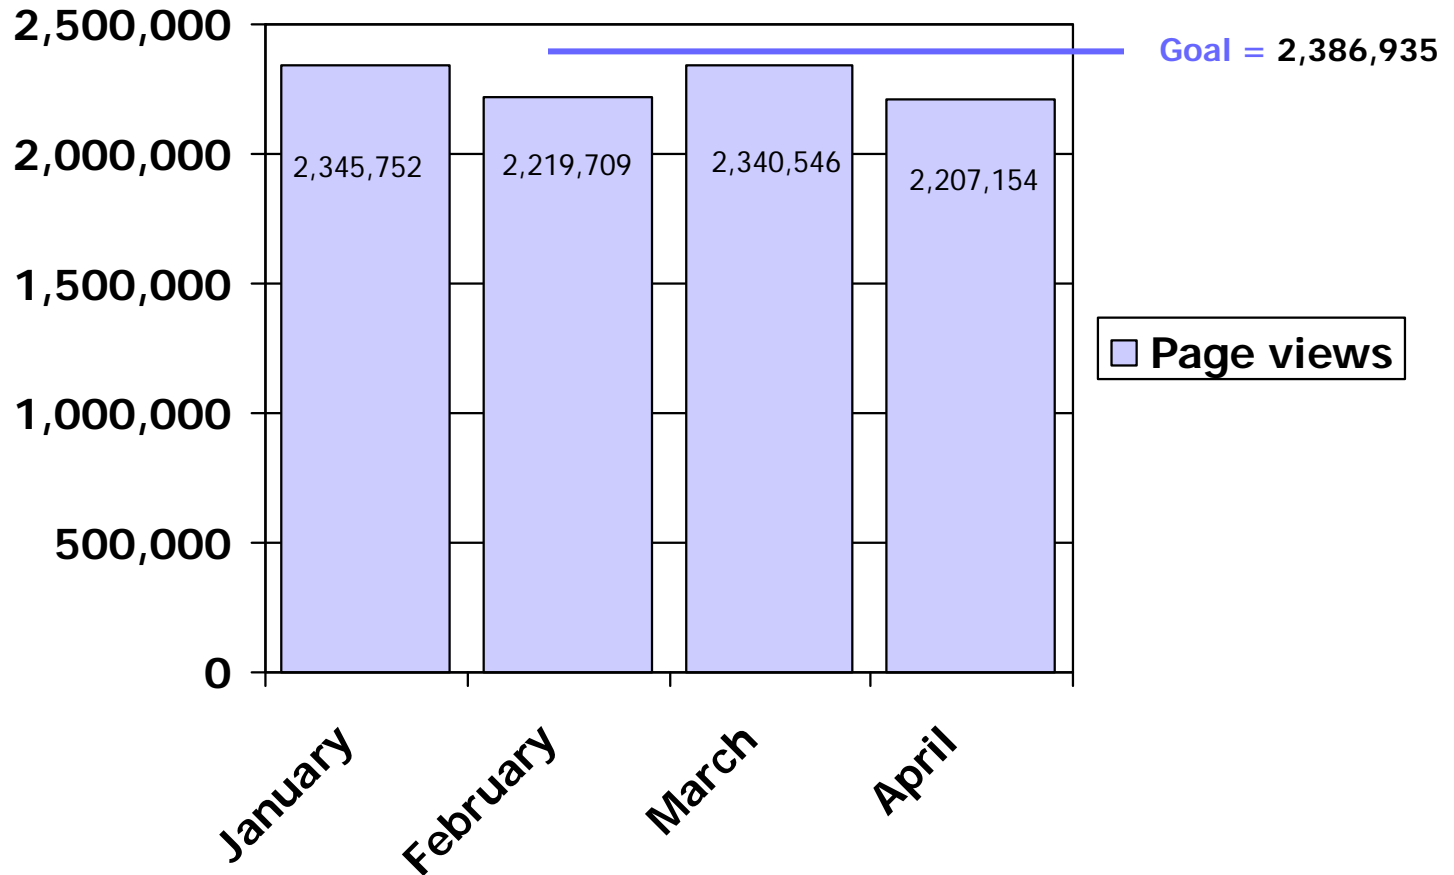

- **Goals are reevaluated in January of each year and established as an approximate 15% increase over the previous years averages.**

[2011 Monthly Goals](#)

Sessions: 187,115

Page views: 2,386,935

Visits By Month

Visitation By Year

Site Usage By Month

• Page views reflect Web site usage.

Site Usage By Year

• Page views reflect site usage.

Referring Pages

Total: 3103 different pages-url	Pages	Percent
http://www.facebook.com/plugins/like.php	1175	8.2 %
http://parking.missouri.edu/html/sbus.cfm	195	1.3 %
http://www.columbia.mo.gov	172	1.2 %
http://diamondcouncil.net/resources/fields	163	1.1 %
http://bblearn.missouri.edu/webapps/blackboard/content/listConte...	155	1 %
http://www.visitcolumbiamo.com/web/things_to_do/family_fun.php	151	1 %
http://womenscenter.missouri.edu	145	1 %
http://www.visitcolumbiamo.com/web/things_to_do/gardens.php	130	0.9 %
http://www.columbiamissourian.com/stories/2011/04/04/show-me-rec...	122	0.8 %
http://www.slu.edu/x39738.xml	112	0.7 %
http://www.centurylink.net/search/index.php	111	0.7 %
http://www.columbia.mo.gov/hr/	95	0.6 %
http://www.bikekatytrail.com/columbia.aspx	90	0.6 %
http://www.columbiasoccerclub.net/maps.asp	86	0.6 %
http://www.dsireusa.org/incentives/incentive.cfm	83	0.5 %
http://www.showmeboone.com/redirect.asp	82	0.5 %
http://jobwizard.columbiatribune.com/CandidateNet/Job/7239635	82	0.5 %
http://casinofreegamesblog.com	71	0.4 %
http://swagbucks.com	71	0.4 %
http://en.wikipedia.org/wiki/Columbia,_Missouri	61	0.4 %