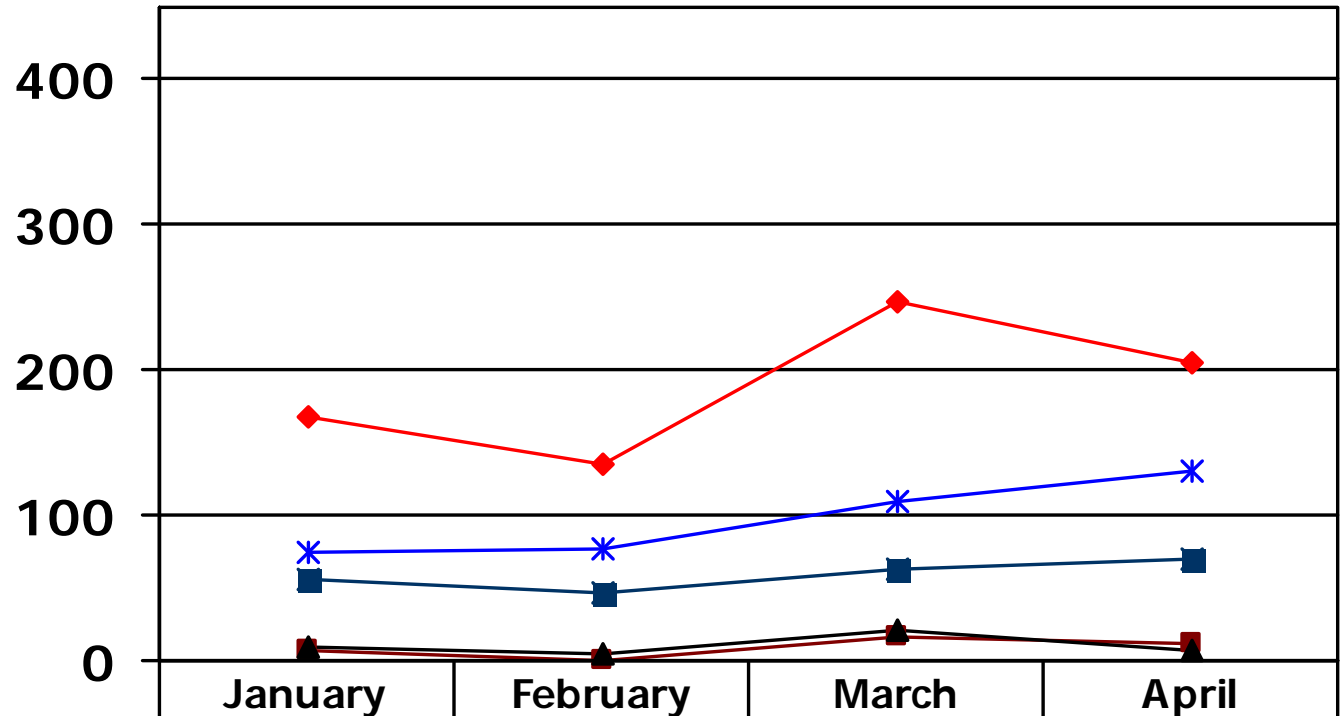

Online Building Inspections

—◆— Web Sessions	169	135	246	205
—■— Phone Sessions	7	1	17	11
—▲— Inspections Scheduled	10	5	22	6
—■— E-Payments	55	46	62	69
—*— # of Permits	74	76	110	130