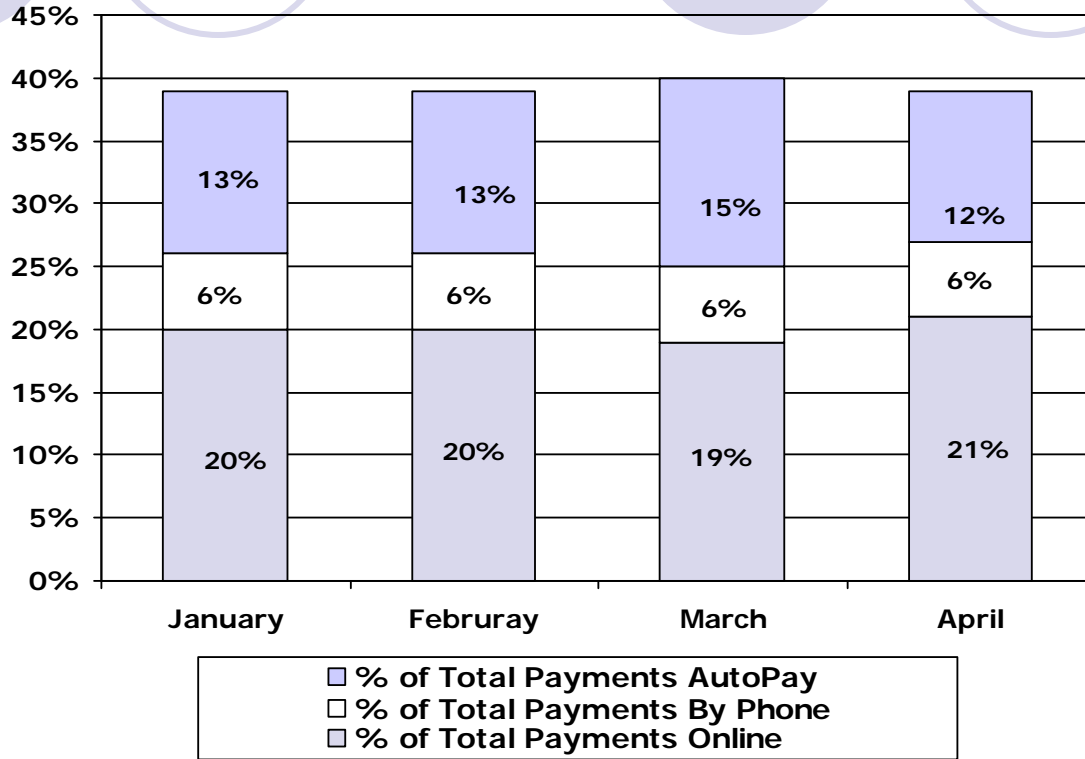

Utility E-Payments

	# Payments	# Online	# Phone	# AutoPay	Percent E-Payments
April 2011	45,297	9,674	2,741	5,525	40%
March 2011	54,178	10,534	3,162	8,161	40%
February 2011	47,058	9,519	2,629	6,260	39%
January 2011	48,379	9,805	2,719	6,395	39%