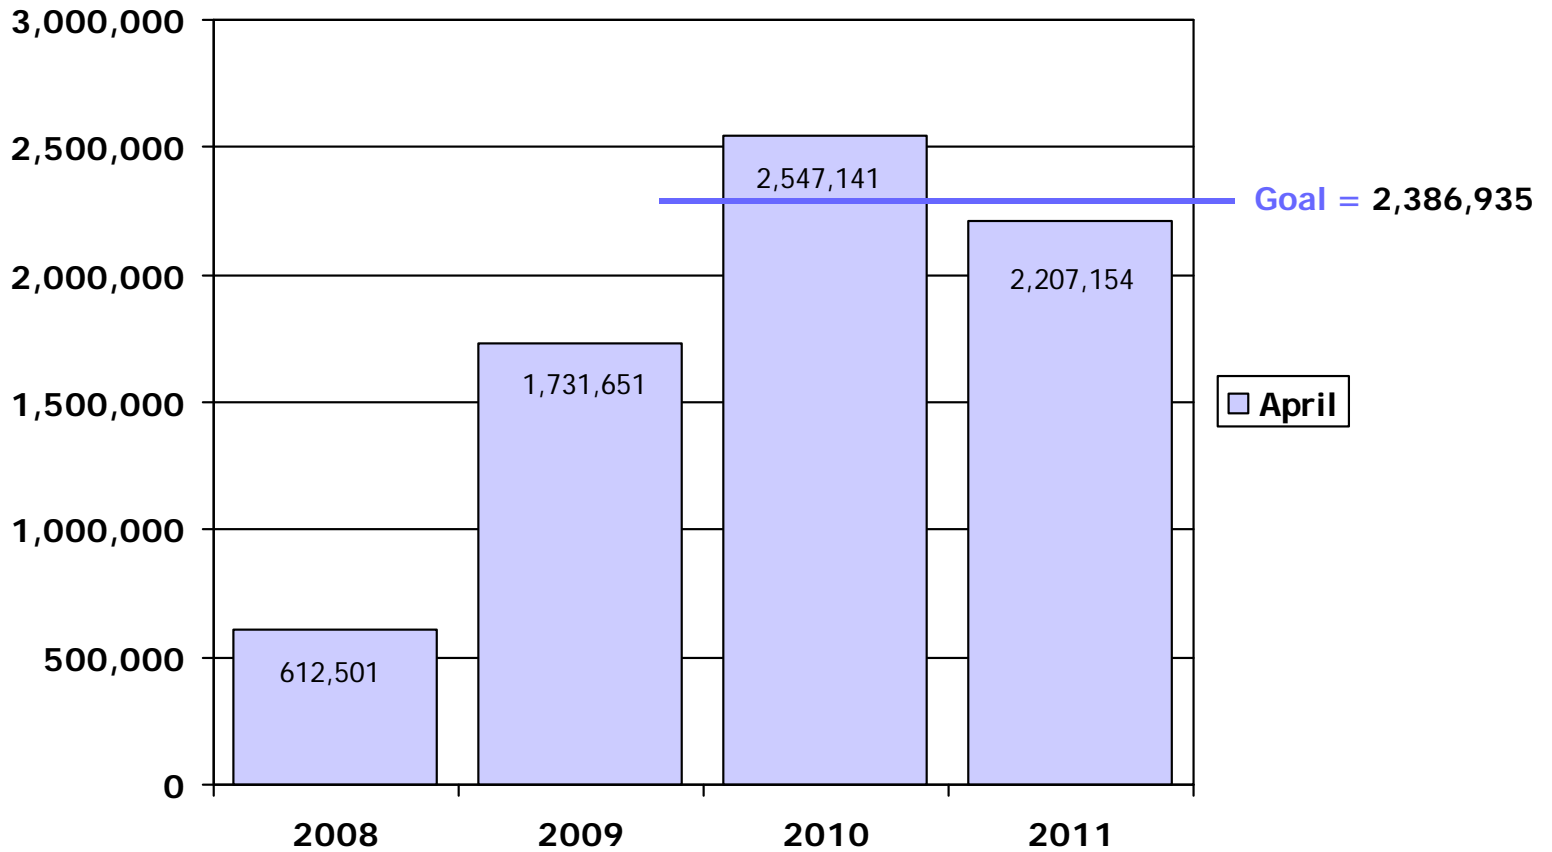

- **Goals are reevaluated in January of each year and established as an approximate 15% increase over the previous years averages.**

[2011 Monthly Goals](#)

Sessions: 187,115

Page views: 2,386,935

Visits By Month

Visitation By Year

Site Usage By Month

• Page views reflect Web site usage.

Site Usage By Year

• Page views reflect site usage.

Referring Pages

Total: 3103 different pages-url	Pages	Percent
http://www.facebook.com/plugins/like.php	1175	8.2 %
http://parking.missouri.edu/html/sbus.cfm	195	1.3 %
http://www.columbia.mo.gov	172	1.2 %
http://diamondcouncil.net/resources/fields	163	1.1 %
http://bblearn.missouri.edu/webapps/blackboard/content/listConte...	155	1 %
http://www.visitcolumbiamo.com/web/things_to_do/family_fun.php	151	1 %
http://womenscenter.missouri.edu	145	1 %
http://www.visitcolumbiamo.com/web/things_to_do/gardens.php	130	0.9 %
http://www.columbiamissourian.com/stories/2011/04/04/show-me-rec...	122	0.8 %
http://www.slu.edu/x39738.xml	112	0.7 %
http://www.centurylink.net/search/index.php	111	0.7 %
http://www.columbia.mo.gov/hr/	95	0.6 %
http://www.bikekatytrail.com/columbia.aspx	90	0.6 %
http://www.columbiasoccerclub.net/maps.asp	86	0.6 %
http://www.dsireusa.org/incentives/incentive.cfm	83	0.5 %
http://www.showmeboone.com/redirect.asp	82	0.5 %
http://jobwizard.columbiatribune.com/CandidateNet/Job/7239635	82	0.5 %
http://casinofreegamesblog.com	71	0.4 %
http://swagbucks.com	71	0.4 %
http://en.wikipedia.org/wiki/Columbia,_Missouri	61	0.4 %