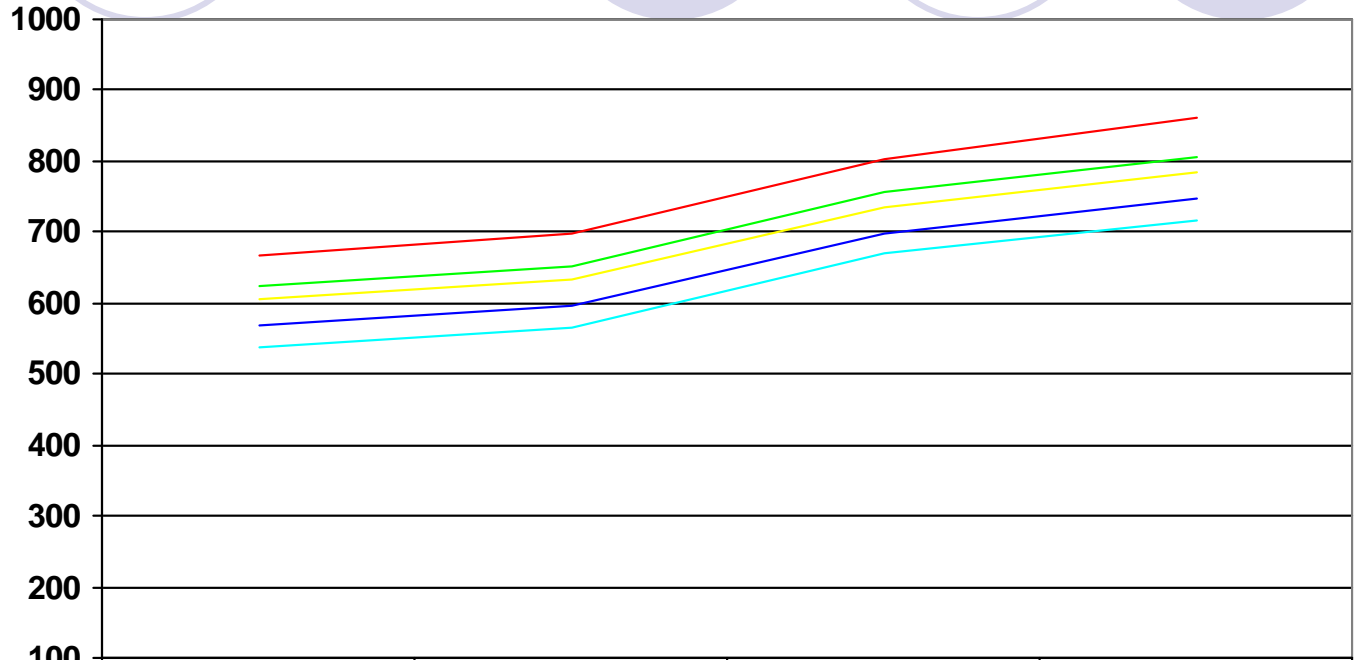

Nixle Users

	October	December	February	April
Emergency Management	666	698	804	862
Fire	604	634	736	785
Police	623	653	755	806
Public Communications	537	564	669	715
Health & Human Services	570	596	697	748
Public Works	43	53	82	89
Water & Light				7