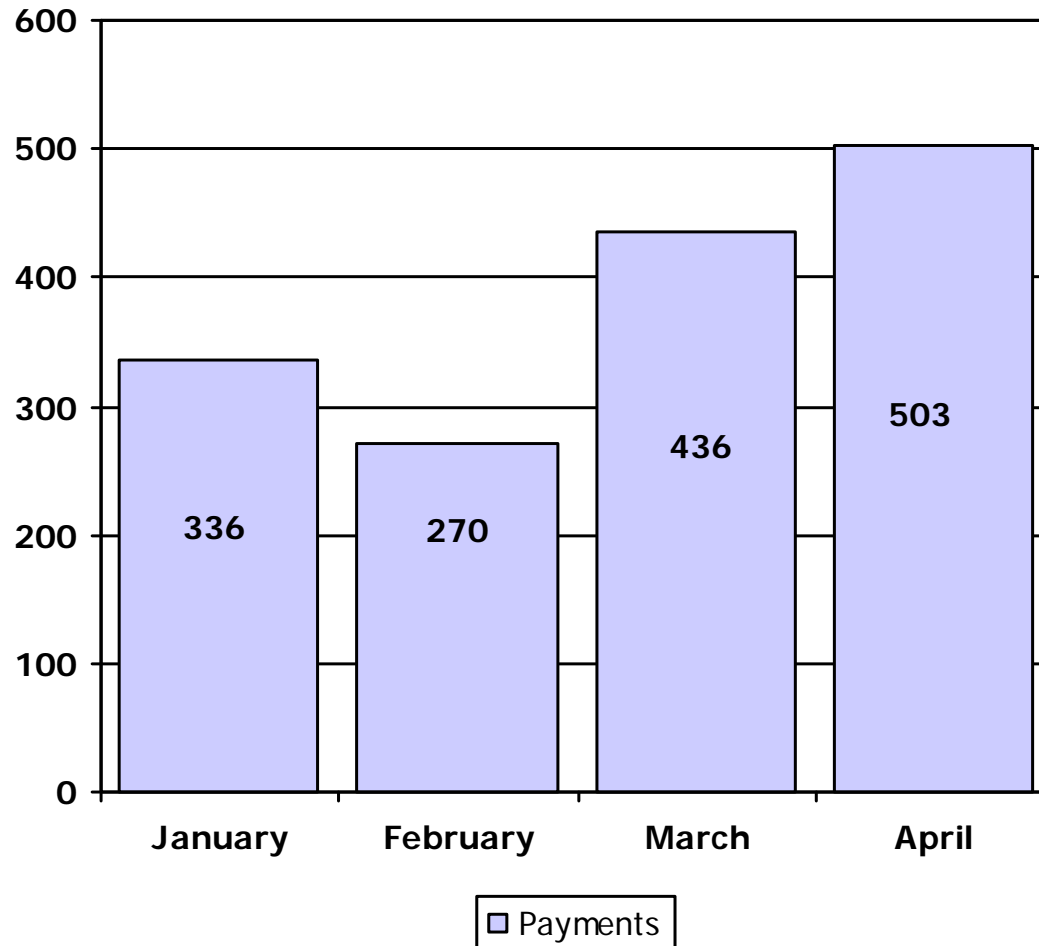

Online Court Payments