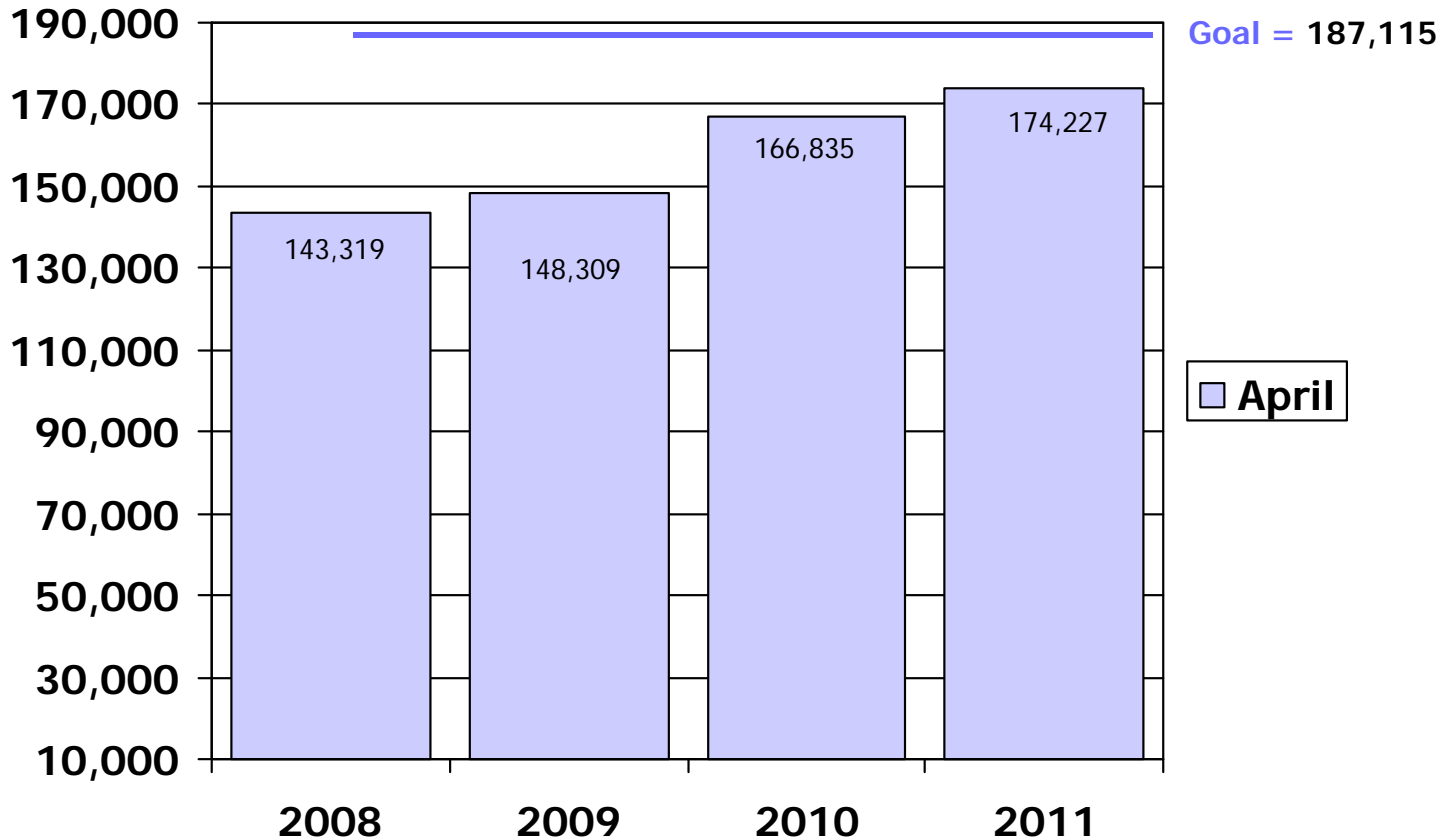

Visitation By Year