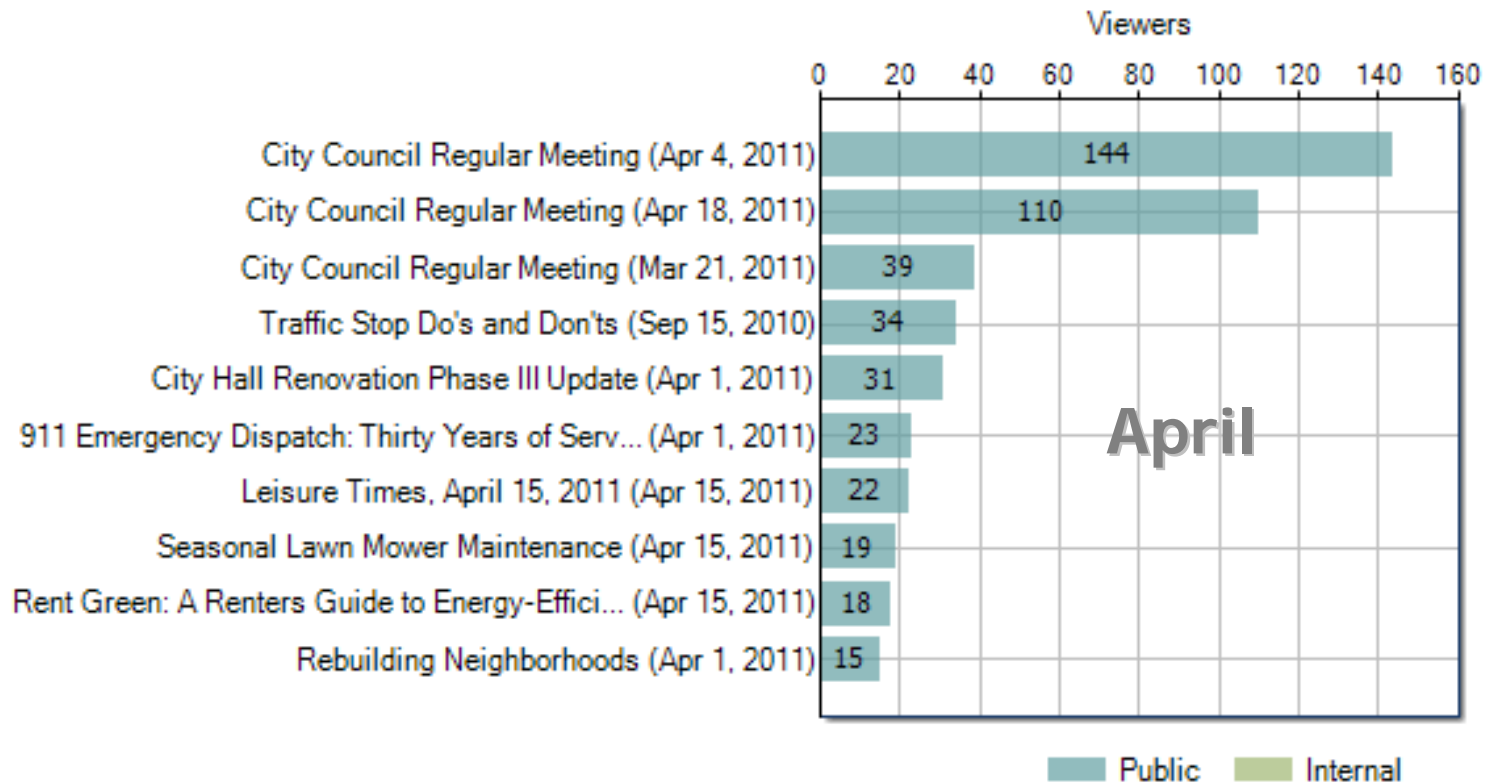

CityStream Top 10 Videos