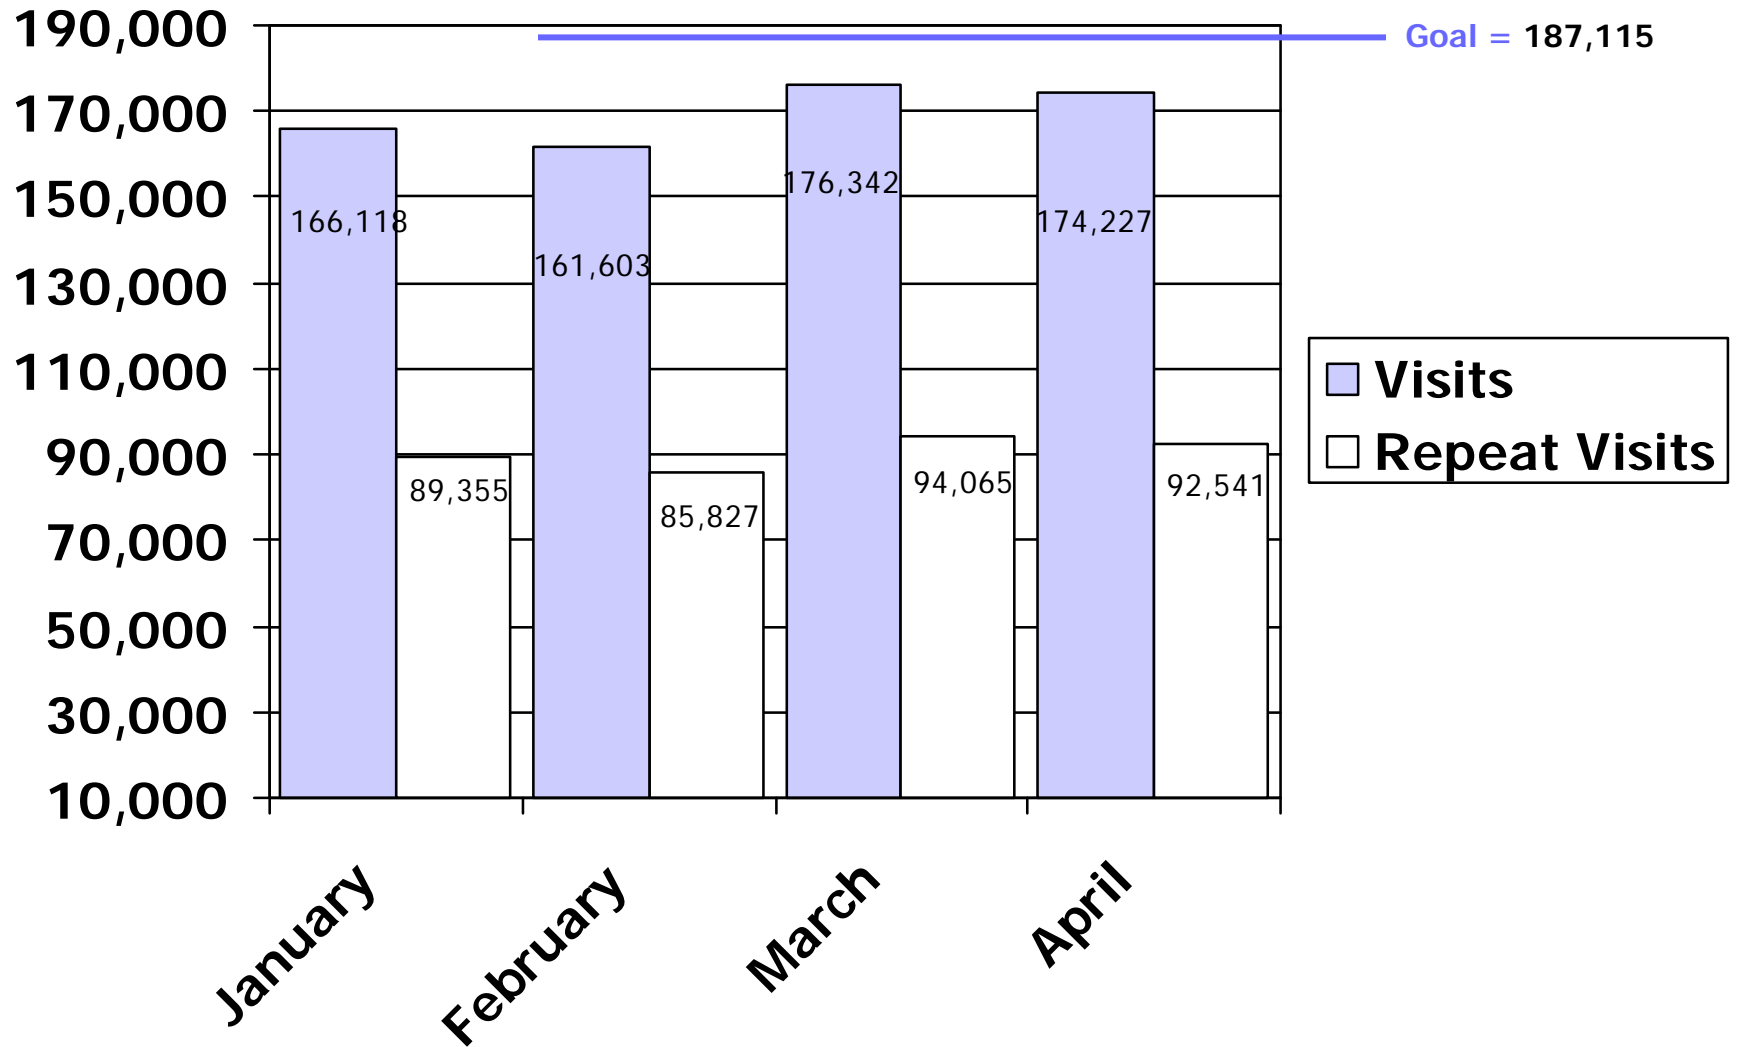

Columbia, Missouri

Web Site Statistics

for April 2011

Key Definitions

- **Page views** – A page is defined as any file or content delivered by a Web server that would generally be considered a web document. This includes HTML pages (.html, .htm, .shtml), script-generated pages (.cgi, .asp, .cfm, etc.), and plain-text pages. It also includes sound files (.wav, .aiff, etc.), video files (.mov, etc.), and other non-document files. Only image files (.jpeg, .gif, .png), javascript (.js) and style sheets (.css) are excluded from this definition. Each time a file defined as a page is served, a page view is registered by Urchin.
- **Referrer** – The URL of an HTML page that refers visitors to a site.
- **Visits** – A visit is a period of interaction between a visitor's browser and a particular website, ending upon the closure of the browser window or shut down of the browser program.

- **Goals are reevaluated in January of each year and established as an approximate 15% increase over the previous years averages.**

[2011 Monthly Goals](#)

Sessions: 187,115

Page views: 2,386,935

Visits By Month