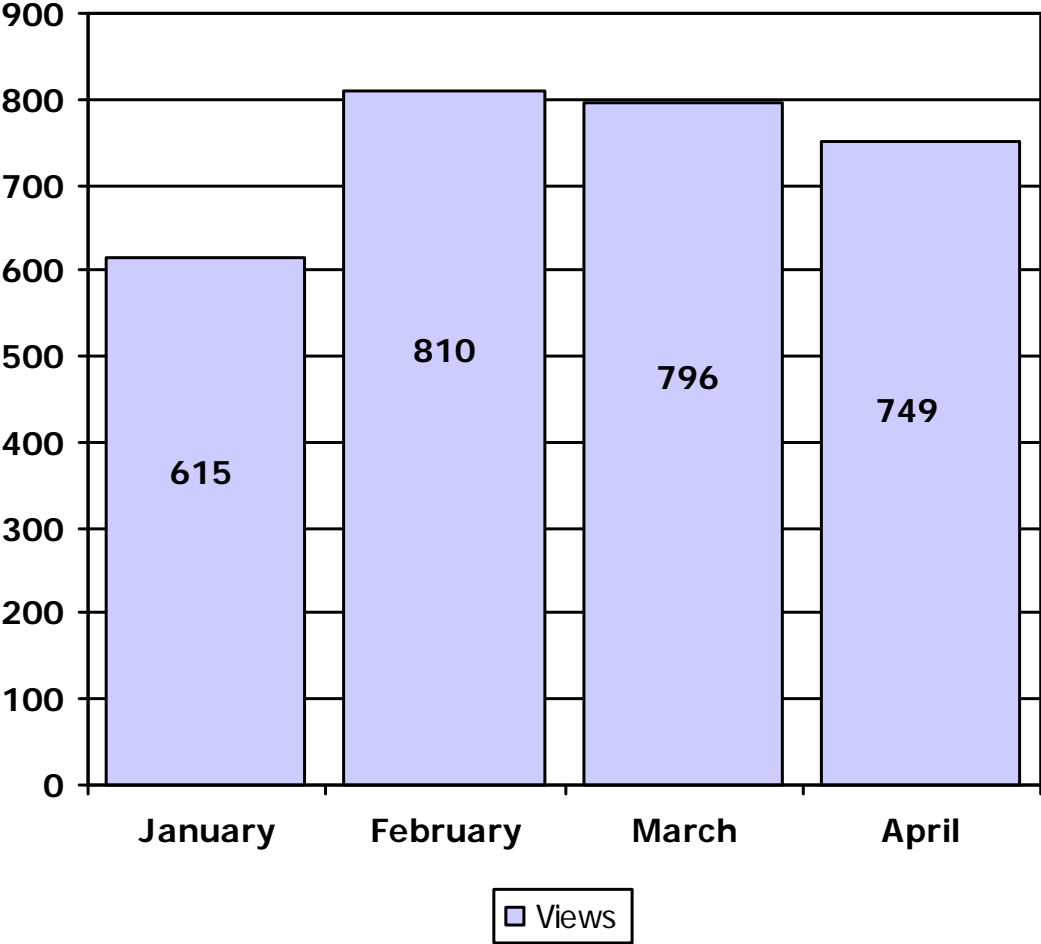

CityStream Usage