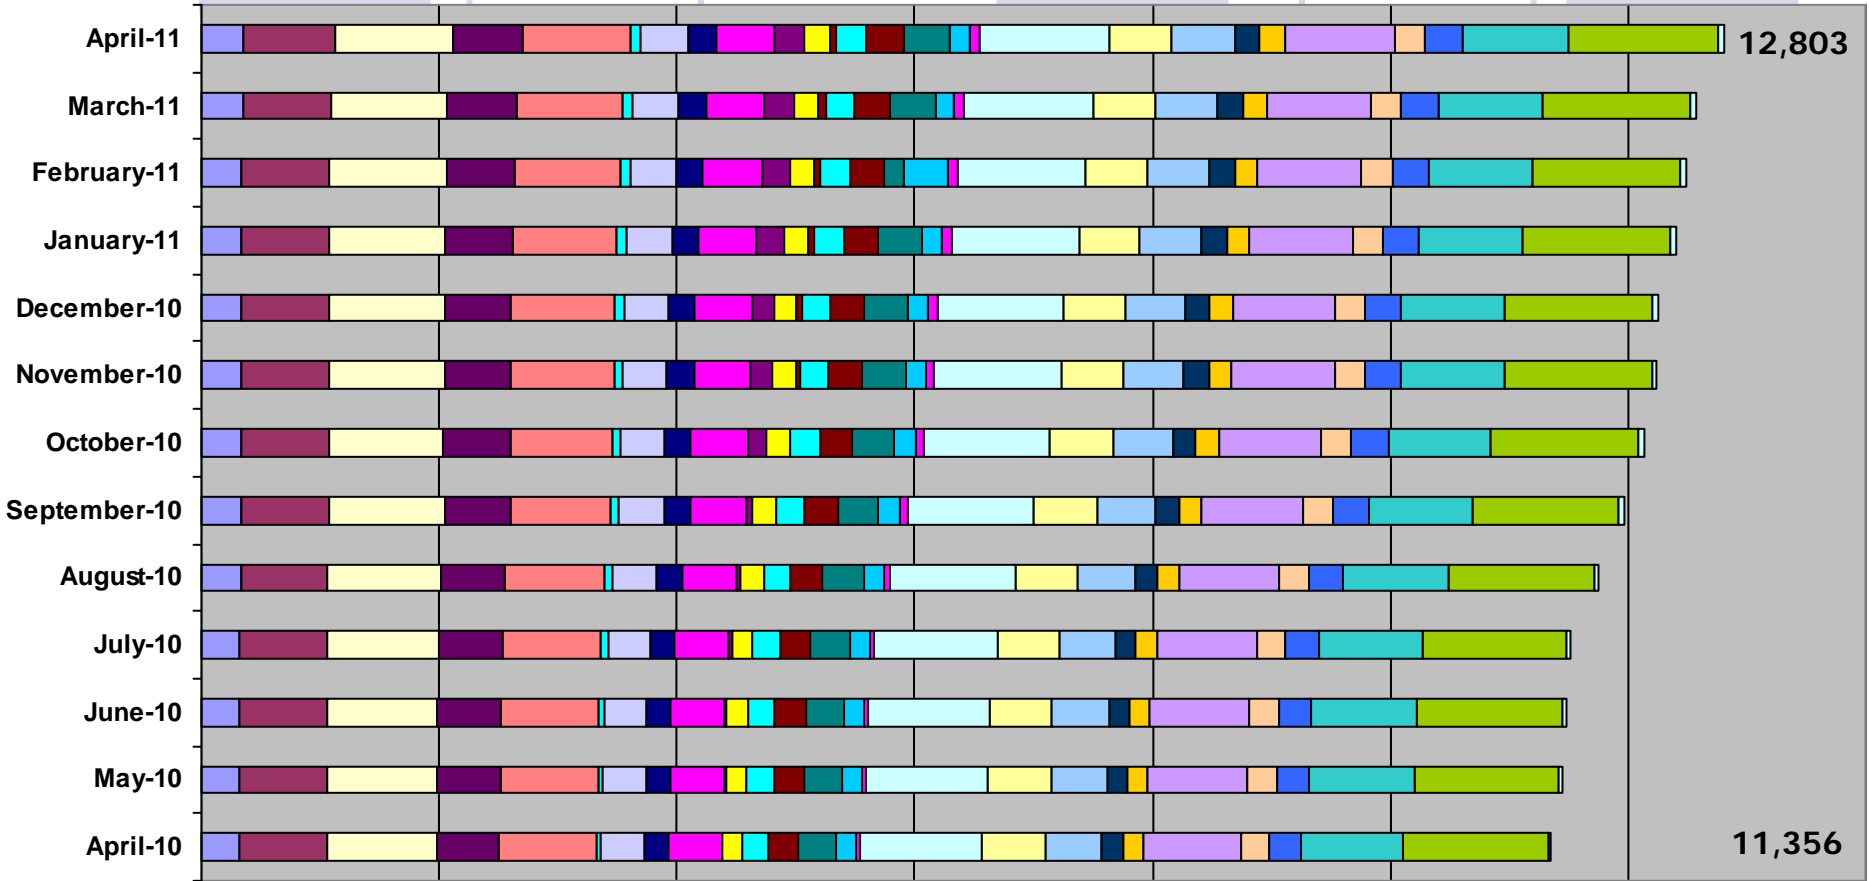

WebMail Usage

- 50+ Programs
- Adult Softball
- Arts Express
- Announcements
- ARC Announcements
- Bonnie View/Scott's Branch Trail
- CCA Agendas
- Columbia Values Diversity
- Columbia's Wasteline Newsletter
- Community Development
- Basketball
- Electric Trans. Line Project
- Football
- Golf
- Grindstone Creek Trail Planning
- Health News
- Indoor Sports
- Insider Newsletter
- Leisure Times Activity Guide
- Press Releases
- Public Safety Announcements
- Planning & Zoning
- Regional Park
- Soccer
- Special Olympics
- Stream Line Newsletter
- Baseball/Softball
- Visioning
- Youth Lacrosse